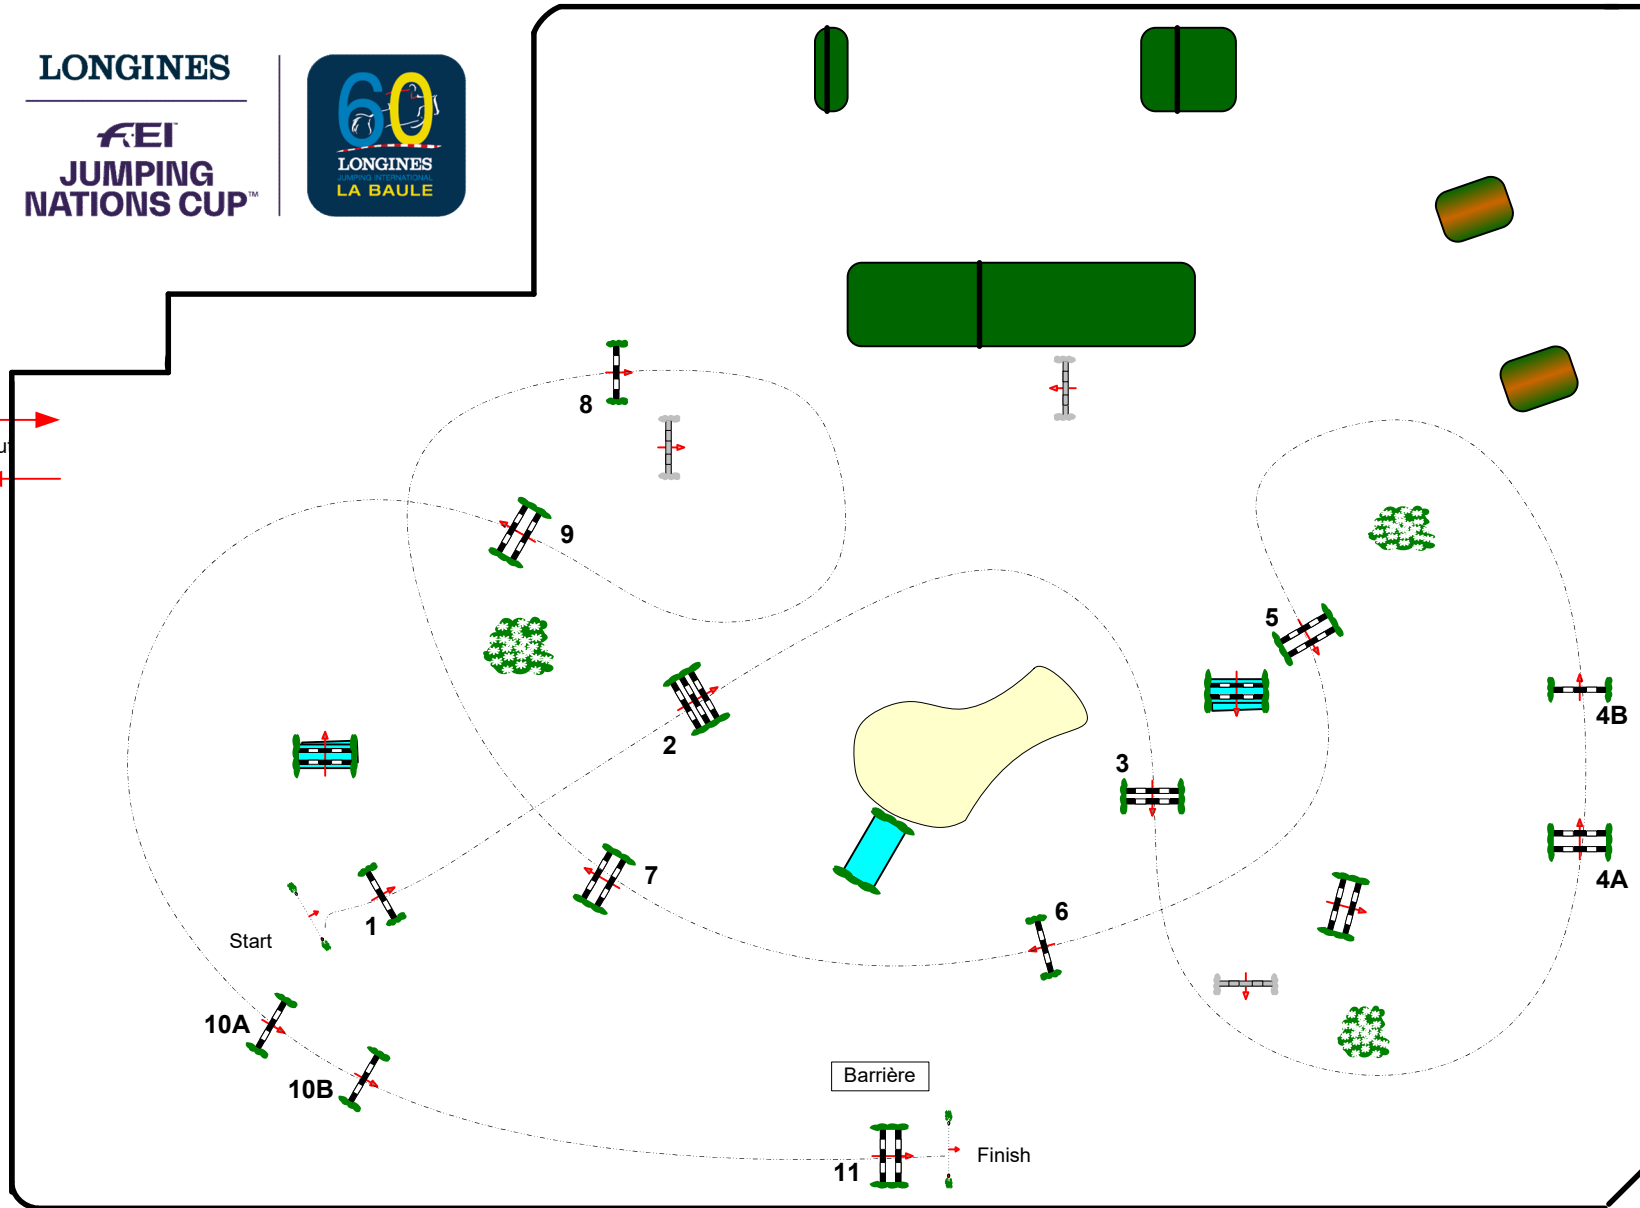

LONGINES JUMPING INTERNATIONAL DE LA BAULE 2021

LONGINES

FEI
JUMPING
NATIONS CUP™

In / Out

JURY

EP N°5

Prix CASINO BARRIERE

Competition against the clock

jeudi 10 juin 2021

Start: 17:30

Table: A
National RG:
FEI RG / Art. 238.2.1
Height: 1,25 m

Speed: 350 m/min

Length: 510 m
Time allowed: 88 sec
Time limit: 176 sec

Obstacles: 11
Efforts: 13
Penalty sec
Closed combination:

1st Jump-off:
0
Length: 0 m
Time allowed: 0 sec
Time limit: 0 sec

Course Designer
Frédéric COTTIER

Assistants
Gregory BODO
Michel ISMALUN
Quentin PERNEY
Yann THOMAS