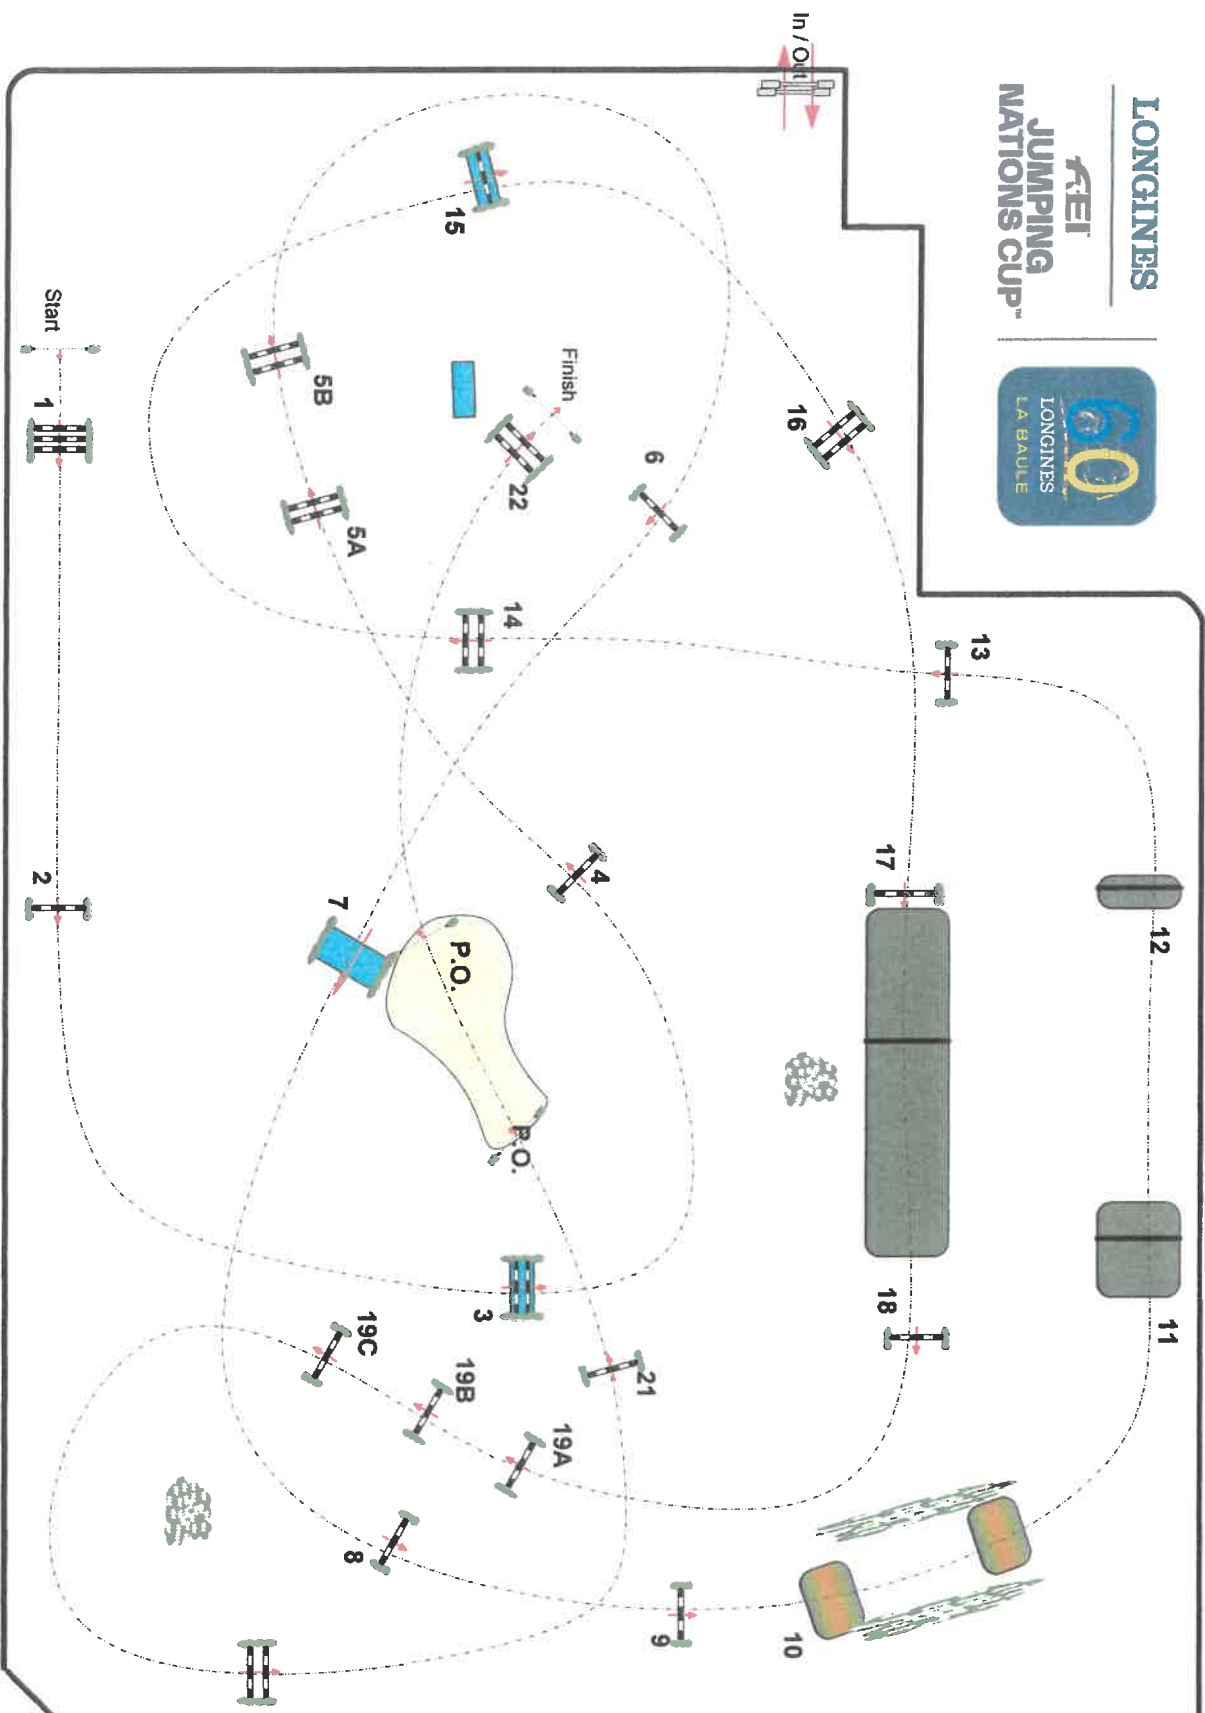

# LONGINES JUMPING INTERNATIONAL DE LA BAULE 2021

LONGINES

FEI  
JUMPING  
NATIONS CUP™

EP N°12

Prix Région des Pays de Loire

Competition against the clock

11 June 2021

Start: 13:00

Table: A  
National RG:  
FEI RG / Art. 238.2.1  
Height: 1,45 m

Speed: 400 m/min

Length: 1000 m

Time allowed: 150 sec

Time limit: 300 sec

Obstacles: 21

Efforts: 24

Penalty sec

Closed combination: N° 10

1st Jump-off: 0

Length: 0 m

Time allowed: 0 sec

Time limit: 0 sec

Course Designer  
Frédéric COTTIER

Assistants  
Gregory BODO  
Michel ISMALUN  
Yann THOMAS  
Quentin PERNET

LONGINES