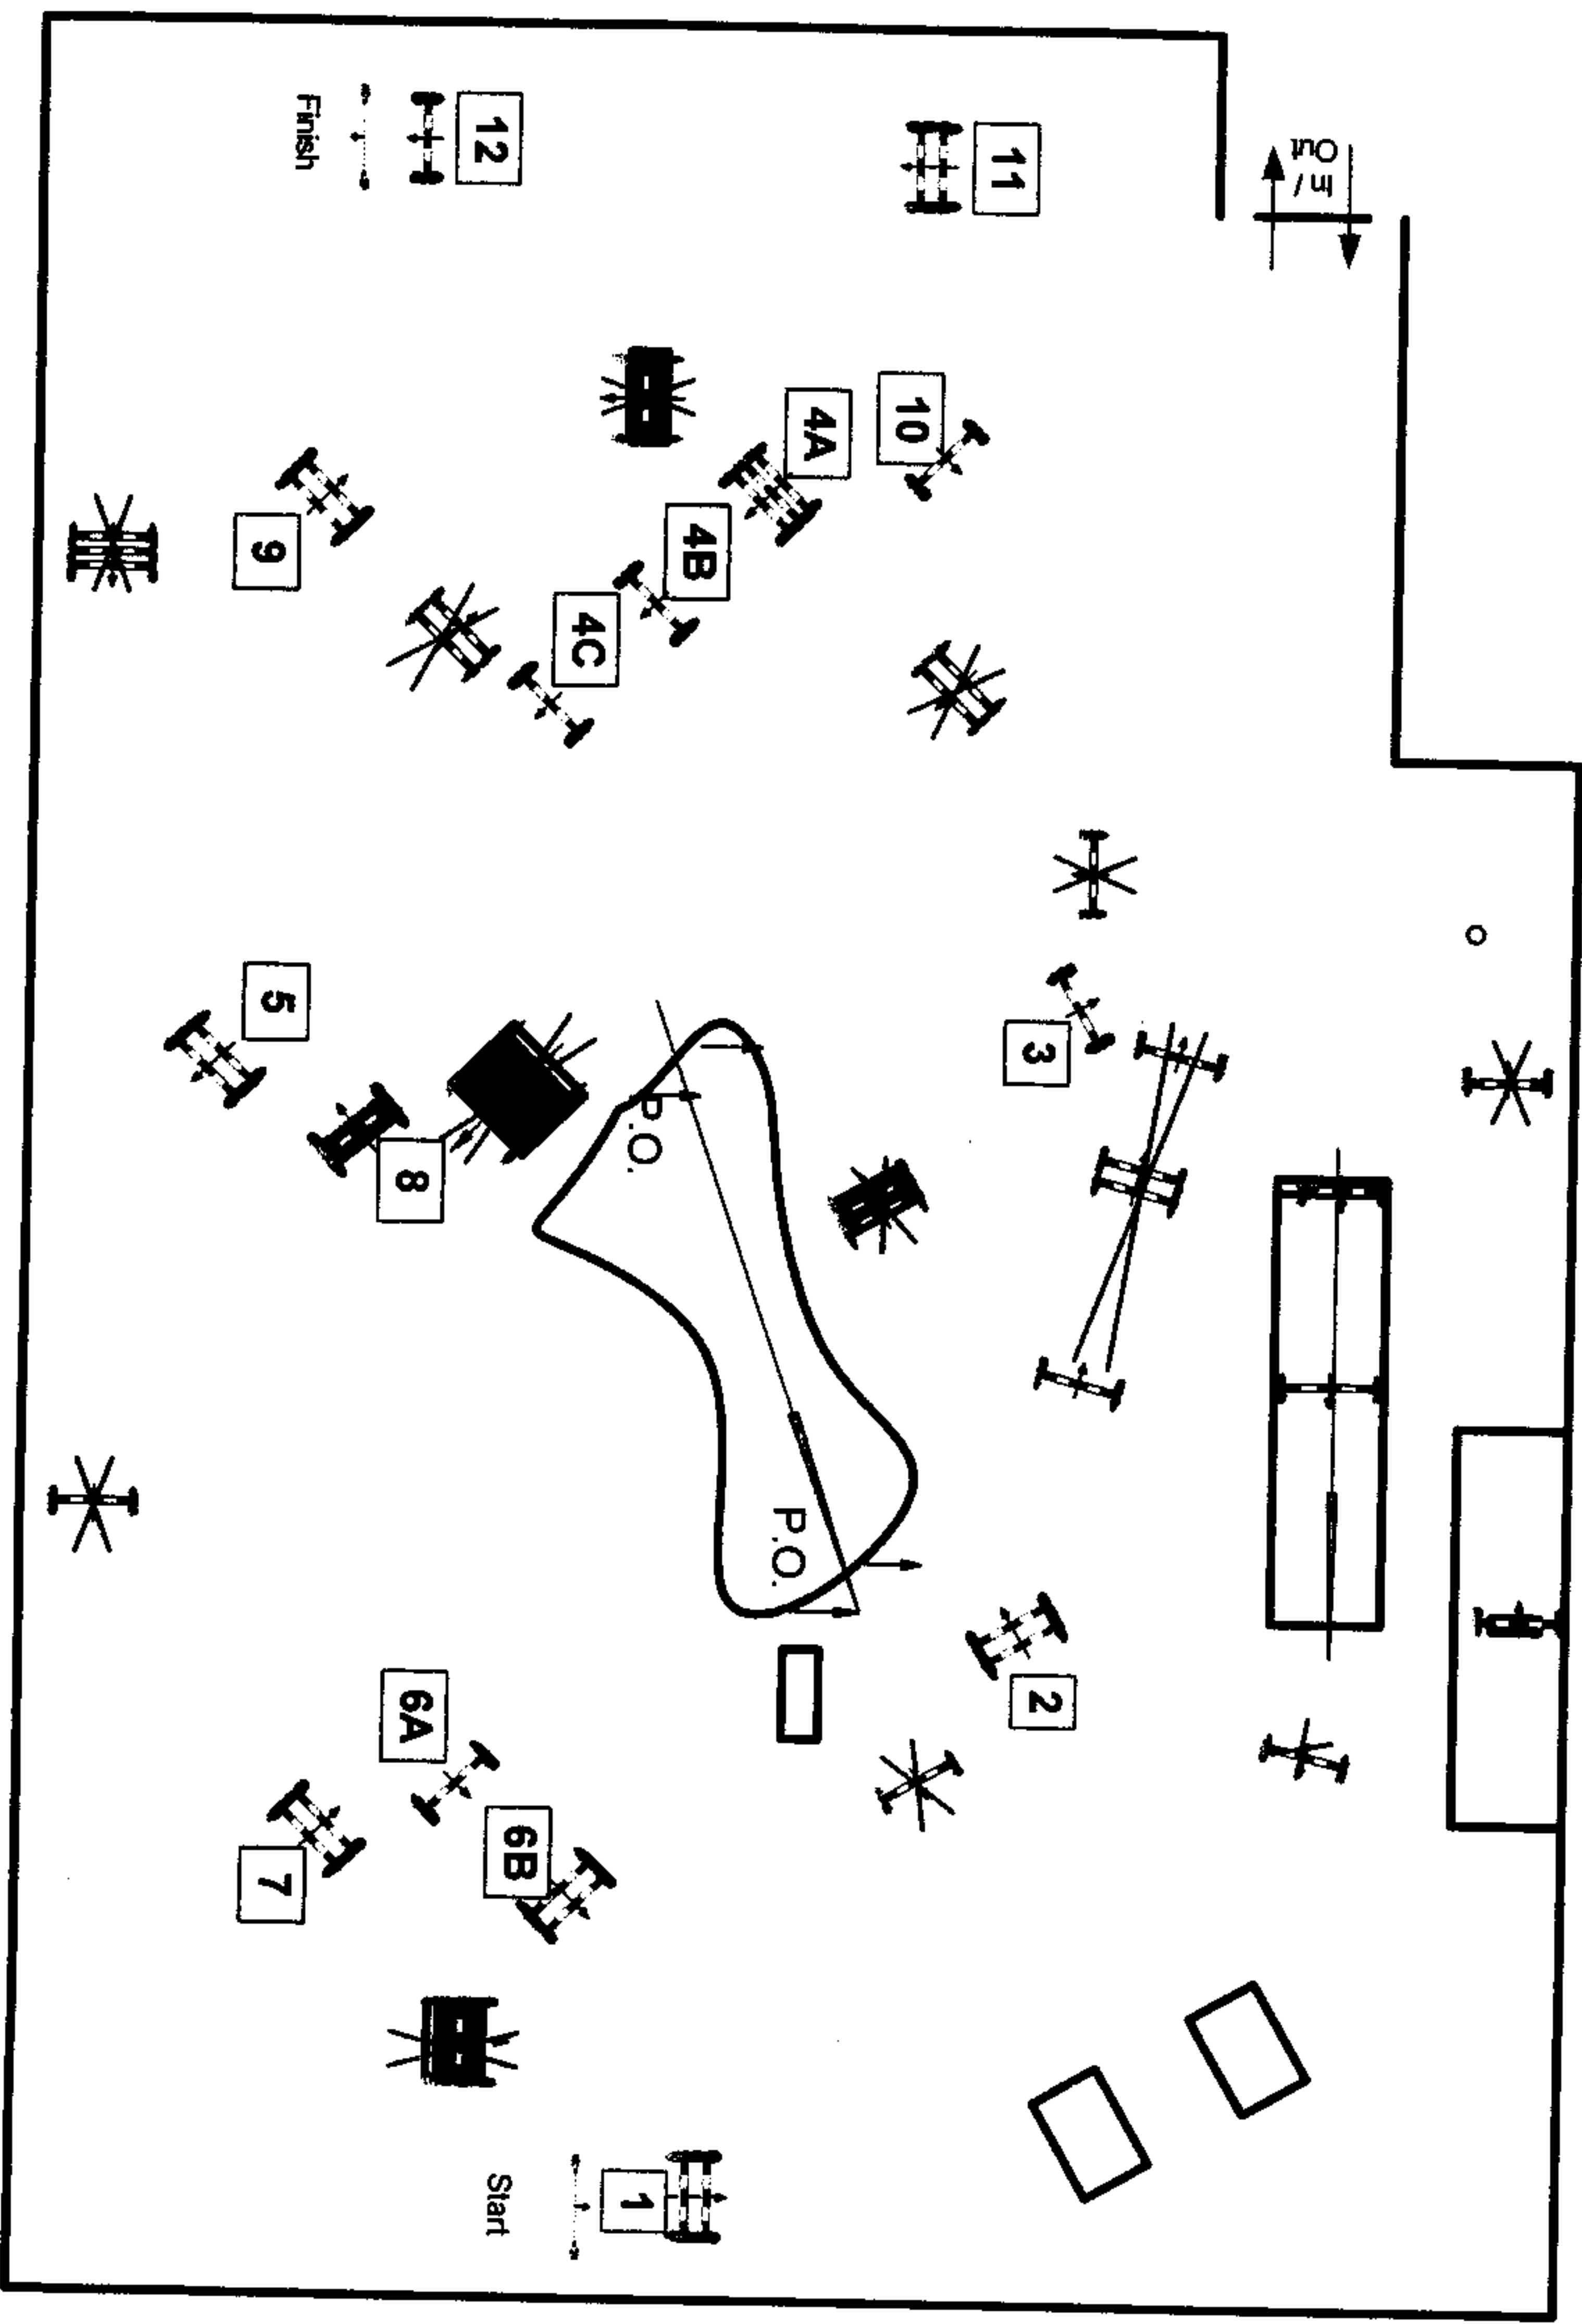

# LA BAULE 2007. CSIO \*\*\*\*\* Super League.

Class. N° 9.

Prix Cap Atlantique

Start: 9h30

Table: A  
 National RG:  
 FEI RG / Art. 238.2.1  
 Height: 1.45 m

Speed: 350 m/min  
 Length: 500 m  
 Time allowed: 86 sec  
 Time limit: 172 sec

Obstacles:  
 Efforts:  
 Penalty sec:  
 Closed combination:

1st Jump-off:  
 Length:  
 Time allowed:  
 Time limit:

2nd Jump-off:  
 Length:  
 Time allowed:  
 Time limit:

Course Designer  
 Frédéric Cottier (Fra)