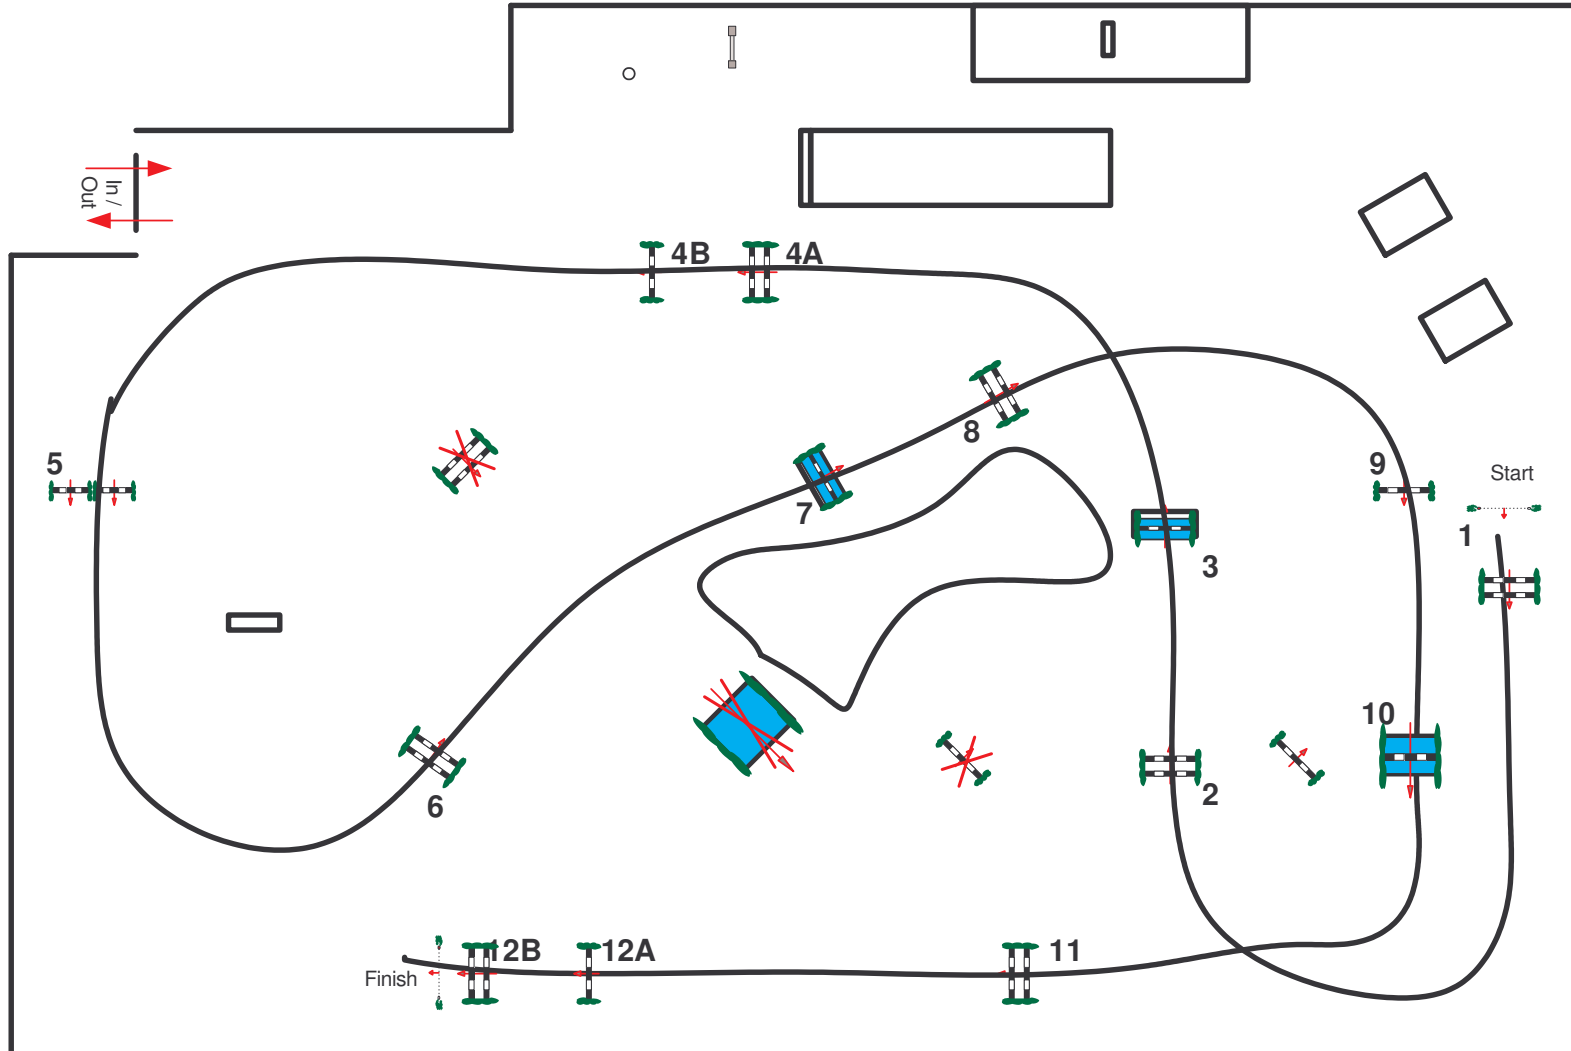

LA BAULE 2007. CSIO ***** Super League.

Class. N° 8 Prix SHF.FFE. Future Elite. Competition for 6 and 7 years old horses.

Start: 18.25

Table: A
 National RG:
 FEI RG / Art. 238.2.1.
 Height:

Speed: 350 m/m
 Length: 540 m.
 Time allowed: sec
 Time limit: sec

1st Jump-off:
 Length: 0 m
 Penalty sec:
 Closed combination:

2nd Jump-off:
 Length: 0 m
 Time allowed: 0 sec
 Time limit: 0 sec

Time allowed: 0 sec
 Time limit: 0 sec

*Course Designer
 Frédéric Cottier (Fra)*