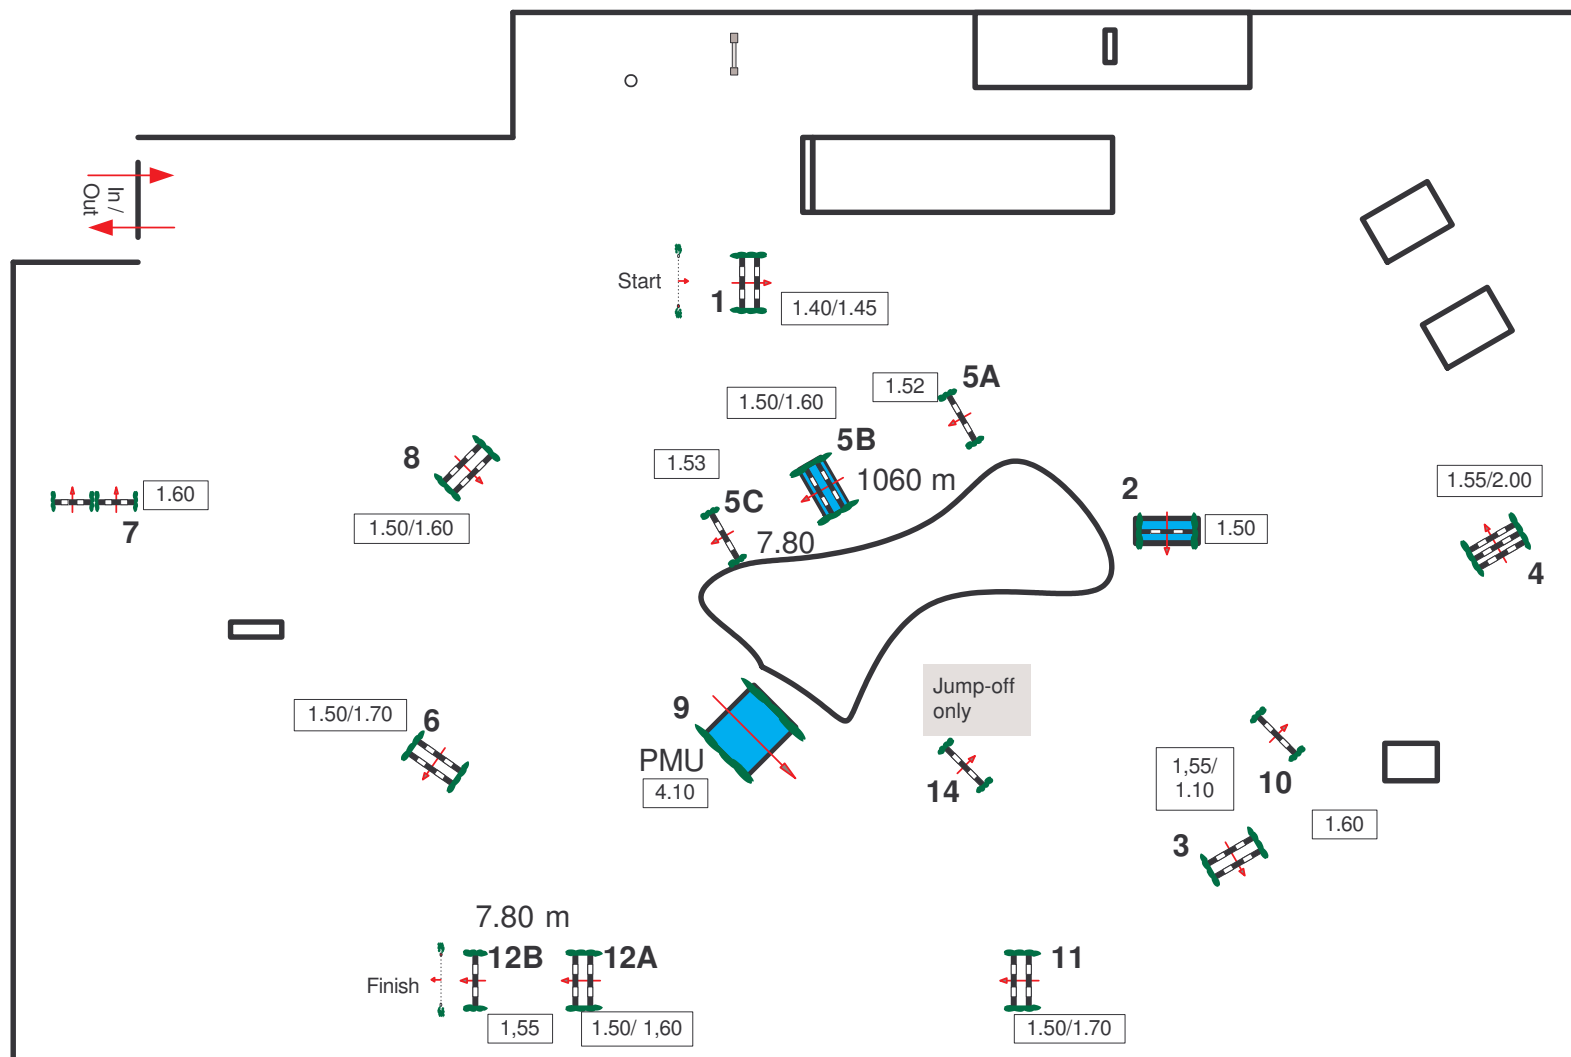

LA BAULE 2007. CSIO ***** Super League.

Class. N°7

COUPE DES NATIONS

Start: 15.00

Table: A
 National RG:
 FEI RG / Art. 264.6 & 264.
 Height:

Speed: 400 m/m
 Length: m.
 Time allowed: sec
 Time limit: sec

1st Jump-off: 1.2.5AB.14.11.12B.
 Length: 0 m
 Penalty sec:
 Closed combination:

Length: 0 m
 Time allowed: 0 sec
 Time limit: 0 sec

2nd Jump-off:
 Length: 0 m
 Time allowed: 0 sec
 Time limit: 0 sec

*Course Designer
 Frédéric Cottier (Fra)*