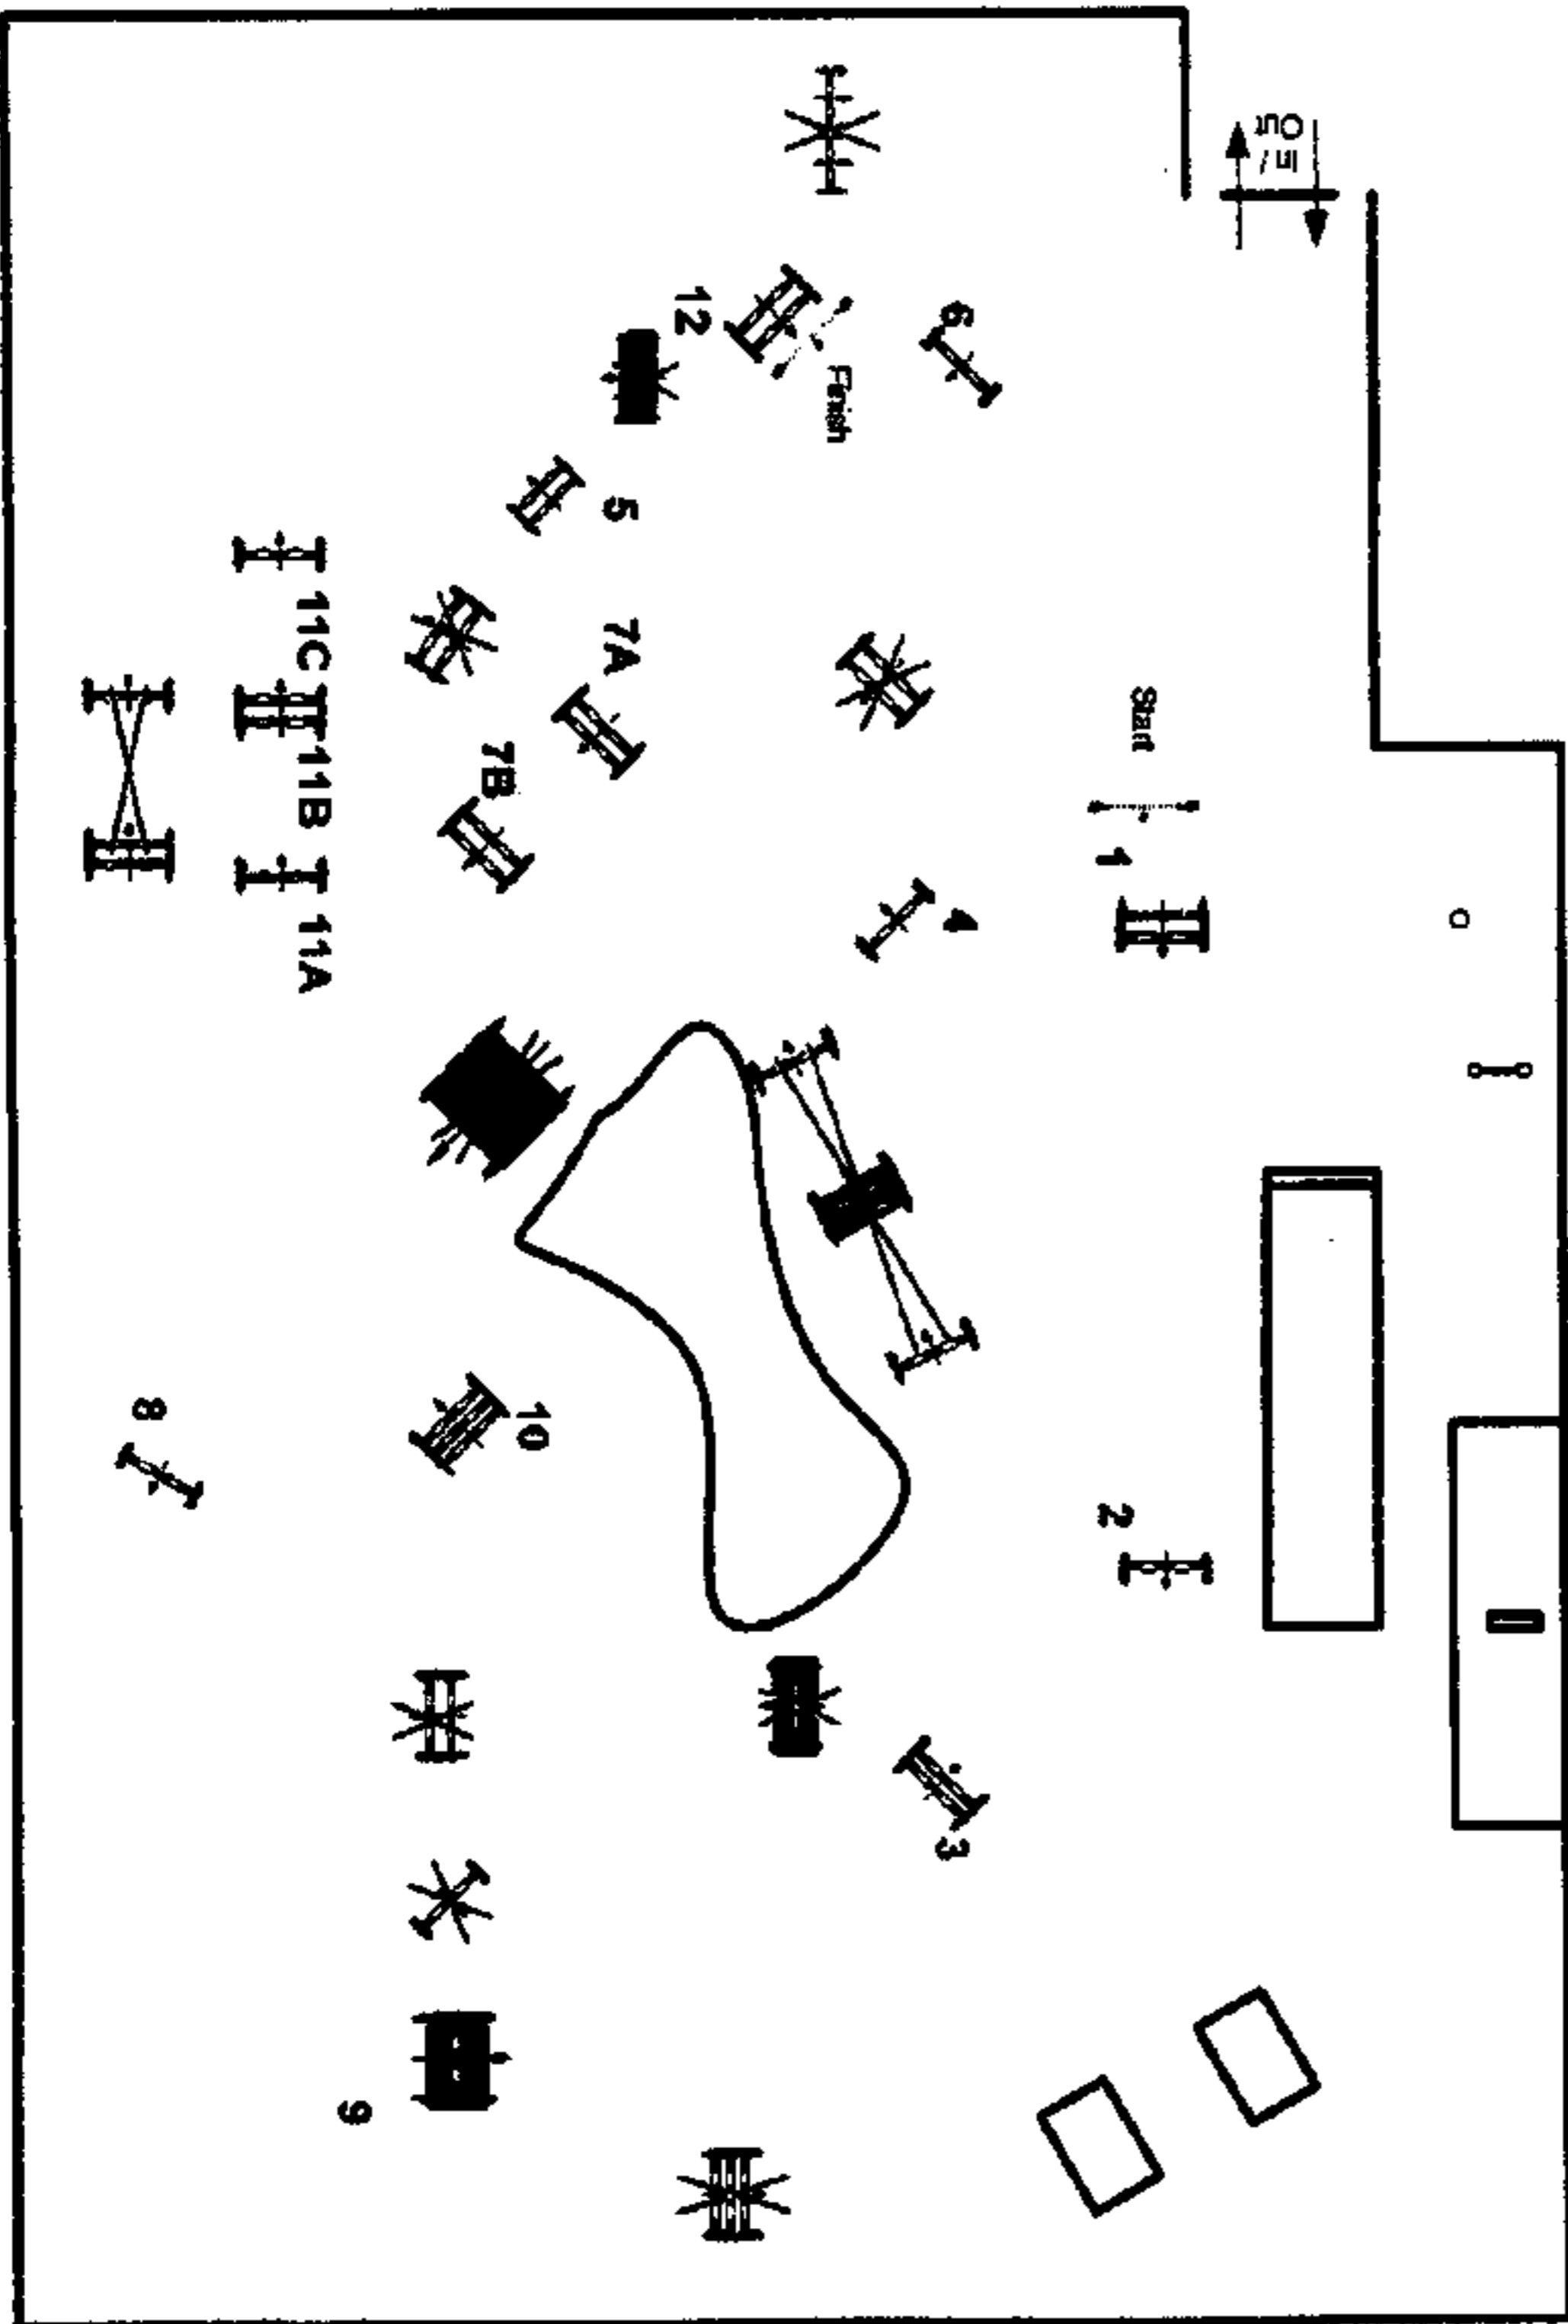

LA BAULE 2007. CSIO **** Super League.

Class No.6. Prix du Conseil Général de Loire Atlantique

Start : 11.00

Table: A
National RG:
FEI RG / Art. 238.2.1
Height: 1.50 m

Speed: 350 m/min
Length: 520 m
Time allowed: 89.154 sec
Time limit: 178.308 sec

Obstacles:
Efforts:
Penalty sec:
Closed combination:

1st Jump-off:
Length: 0 m
Time allowed: 0 sec
Time limit: 0 sec

2nd Jump-off:
Length: 0 m
Time allowed: 0 sec
Time limit: 0 sec

Course Designer
Frédéric Cottier (Fra)