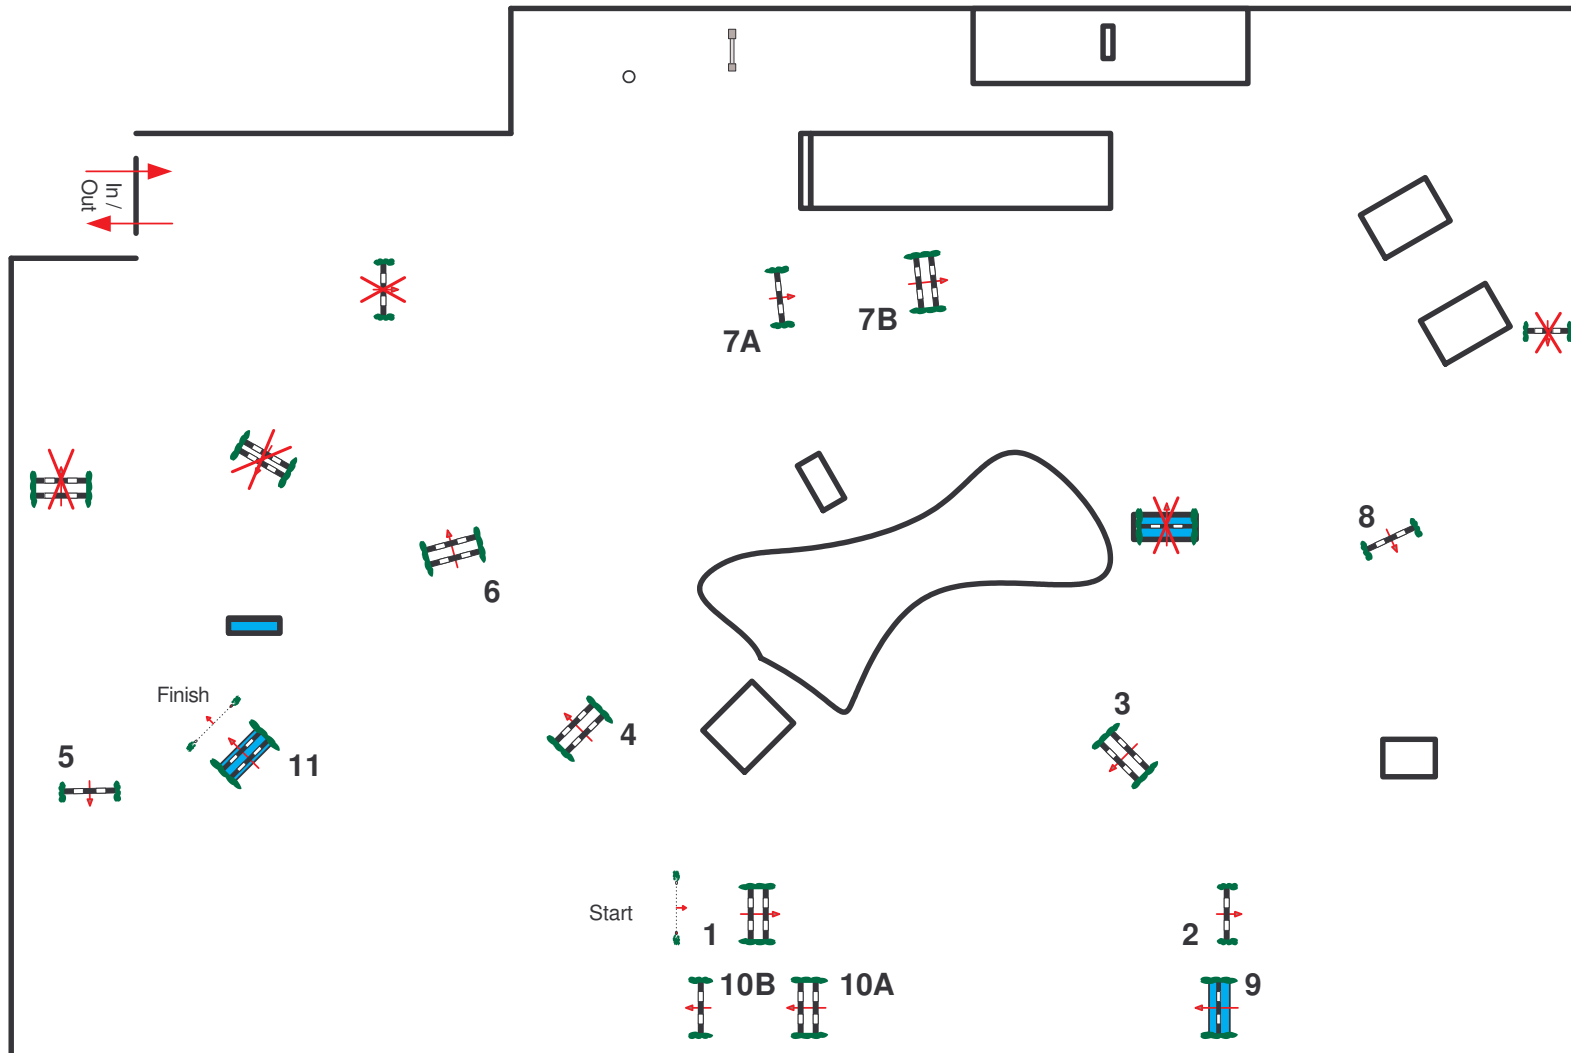

LA BAULE 2007. CSIO ***** Super League.

Class N°4. Prix SHF. FFE. Future Elite Compétition for 6 and 7 years old horses

Start : 18.20.

Table: A
National RG:
FEI RG / Art. 238.2.1
Height: 1,30 / 1.35 m
5 cm more for 7 Y.Old

Speed: 350 m/min
Length: 540 m
Time allowed: 93 sec
Time limit: 186 sec

Obstacles:
Efforts:
Penalty sec:
Closed combination:

1st Jump-off:
Length: 0 m
Time allowed: 0 sec
Time limit: 0 sec

2nd Jump-off:
Length: 0 m
Time allowed: 0 sec
Time limit: 0 sec