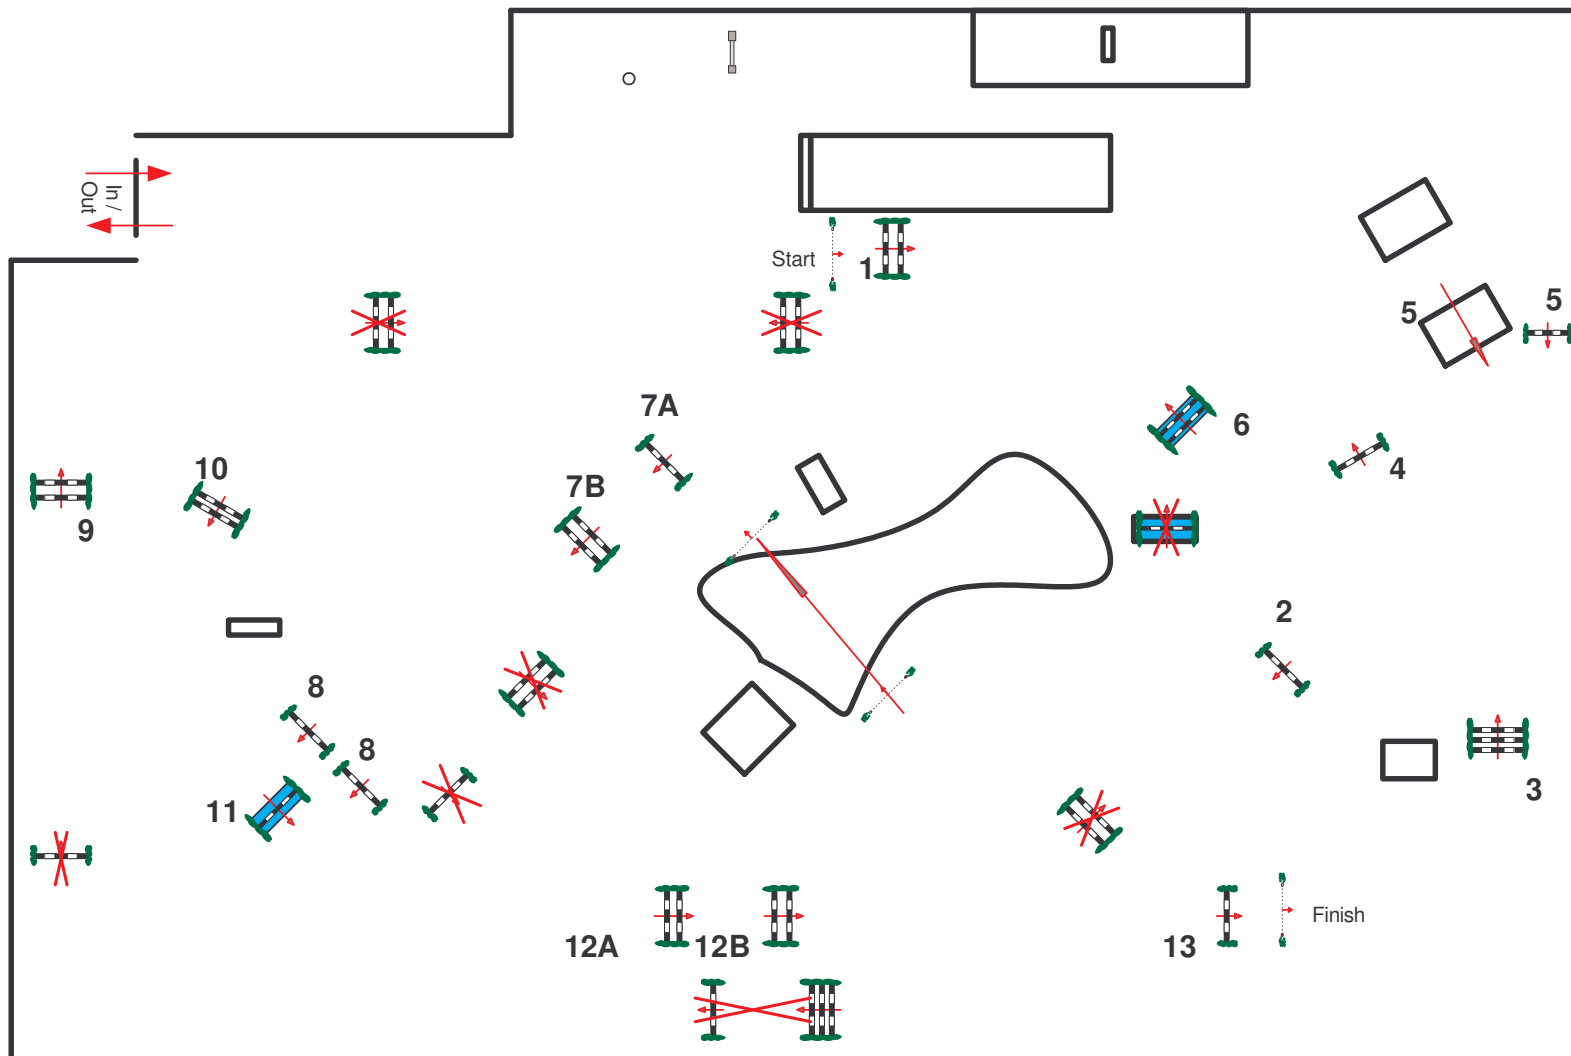

# LA BAULE 2007. CSIO\*\*\*\*\* Super League

Class N° 2.

Prix OUEST FRANCE. ( préparatoire au Derby)

Start: 12.50.

Table: C  
National RG:  
FEI RG / Art. 239.  
Height: 1.40 / 1.45 m

Speed:  
Length: < 600 m.  
Time allowed: 120 sec  
Time limit: 240 sec

Obstacles: 13  
Efforts: 15  
Penalty sec:  
Closed combination:

1st Jump-off:  
Length: 0 m  
Time allowed: 0 sec  
Time limit: 0 sec

2nd Jump-off:  
Length: 0 m  
Time allowed: 0 sec  
Time limit: 0 sec

Crossing the lake is optional after the course

Course Designer  
Frédéric Cottier (Fra)