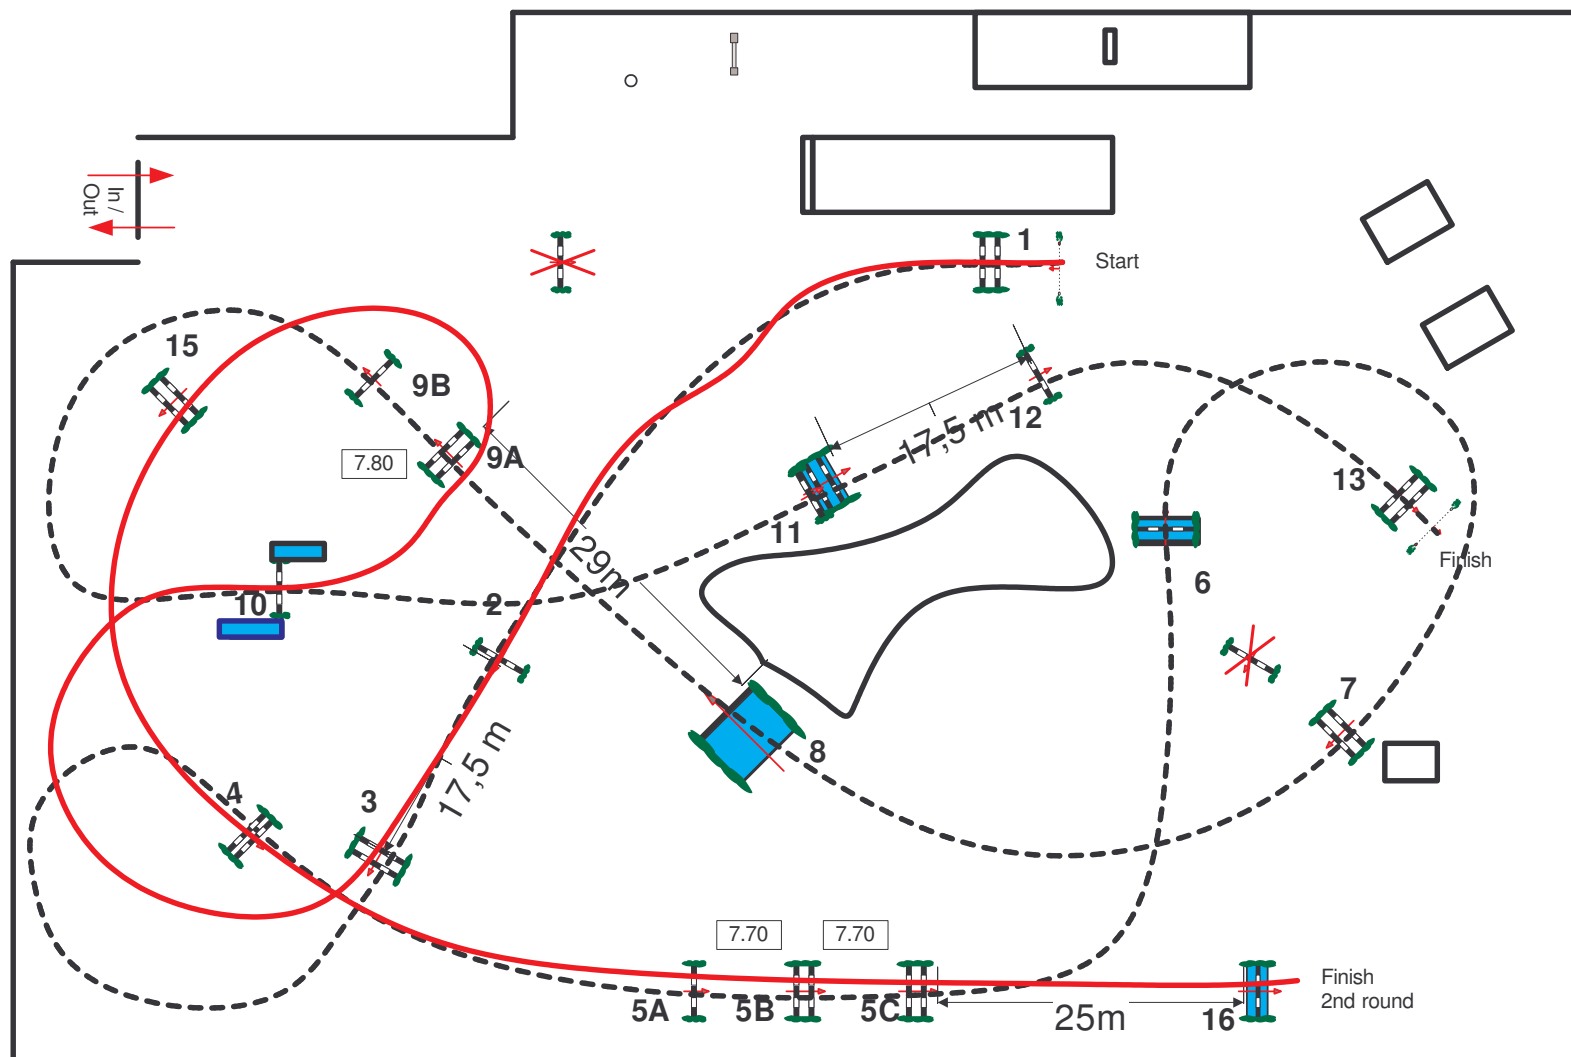

LA BAULE 2007. CSIO ***** Super League.

Class N° 14.

Grand Prix Longines de la ville de La Baule.

Start: 12.30

Table: A
National RG:
FEI RG / Art.
Height:

Speed:400 m/ mn
Length:570 m Efforts:
Time allowed: sec
Time limit: sec

2nd round: 1.2.3.10.15.4.5AB.16.
Length:
Penalty sec:
Closed combination:

0 m
Time allowed: 0 sec
Time limit: 0 sec

2nd Jump-off:

0 m
Time allowed: 0 sec
Time limit: 0 sec

*Course Designer
Frédéric Cottier (Fra)*