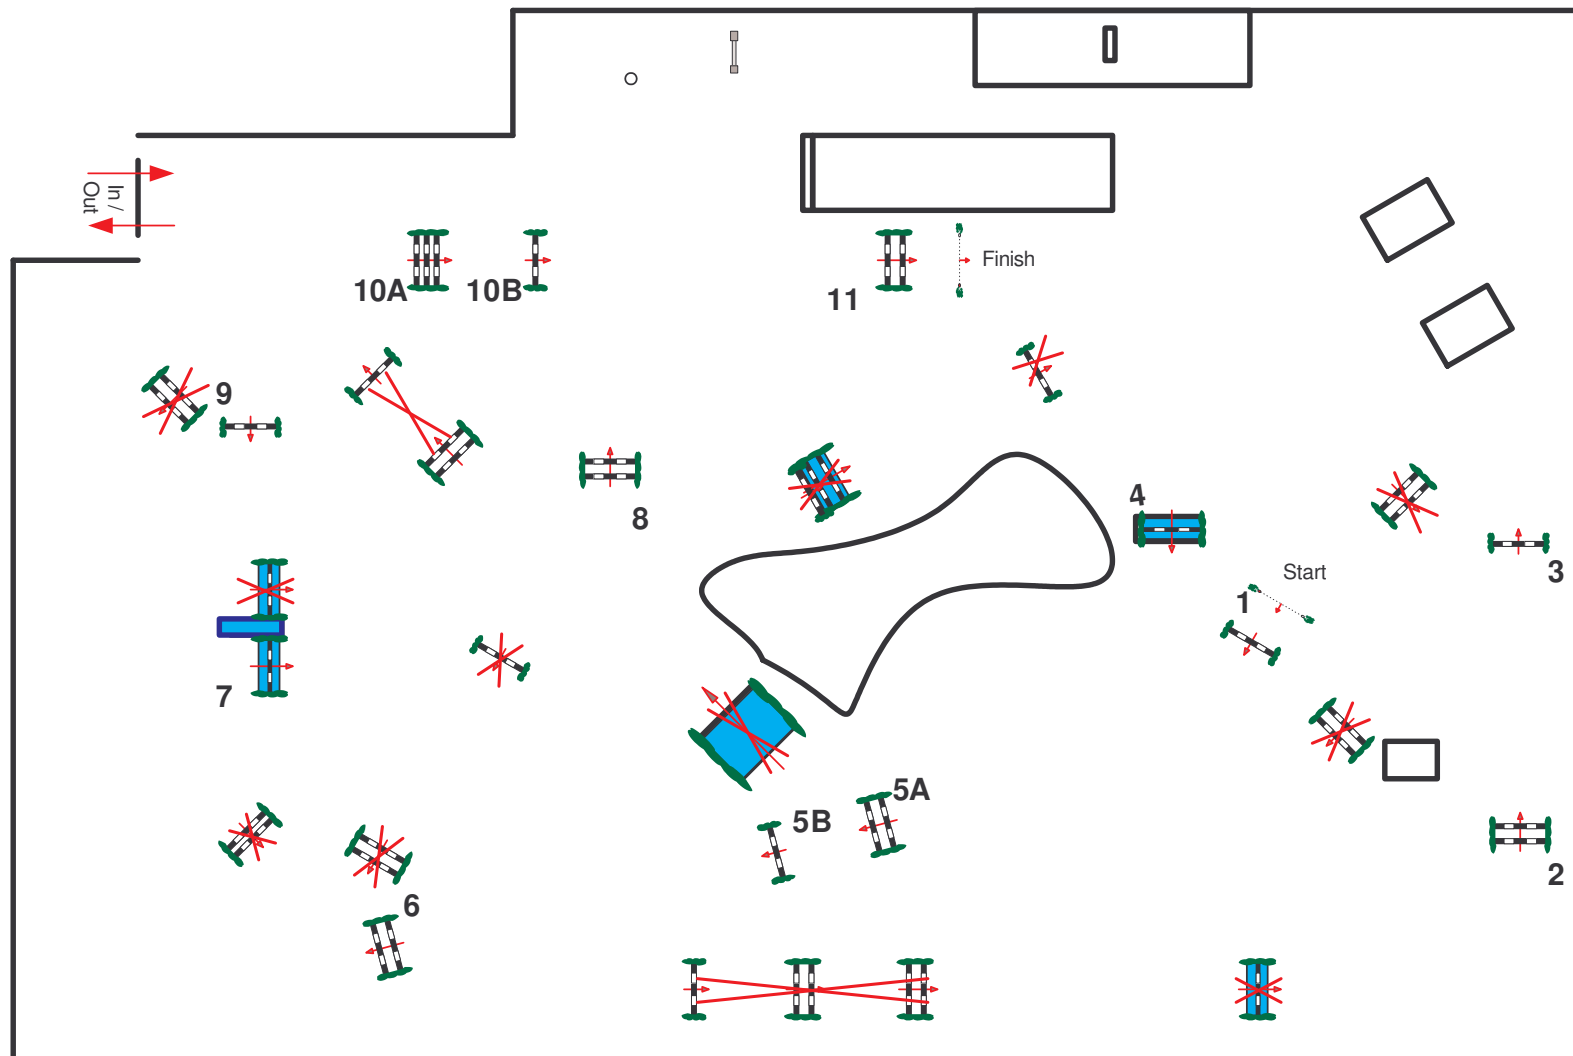

LA BAULE 2007. CSIO ***** Super League.

Class No.13

Prix P.M.U.

Start: 9.00 H

Table: A
 National RG:
 FEI RG / Art. 238.2.1.
 Height:1.45 m

Speed:350 m/ mn
 Length:470 m Efforts:
 Time allowed: sec
 Time limit: sec

2nd round:
 Length:
 Penalty sec:
 Closed combination:

0 m
 Time allowed: 0 sec
 Time limit: 0 sec

2nd Jump-off:
 Length:
 Time allowed: 0 sec
 Time limit: 0 sec

0 m
 Time allowed: 0 sec
 Time limit: 0 sec