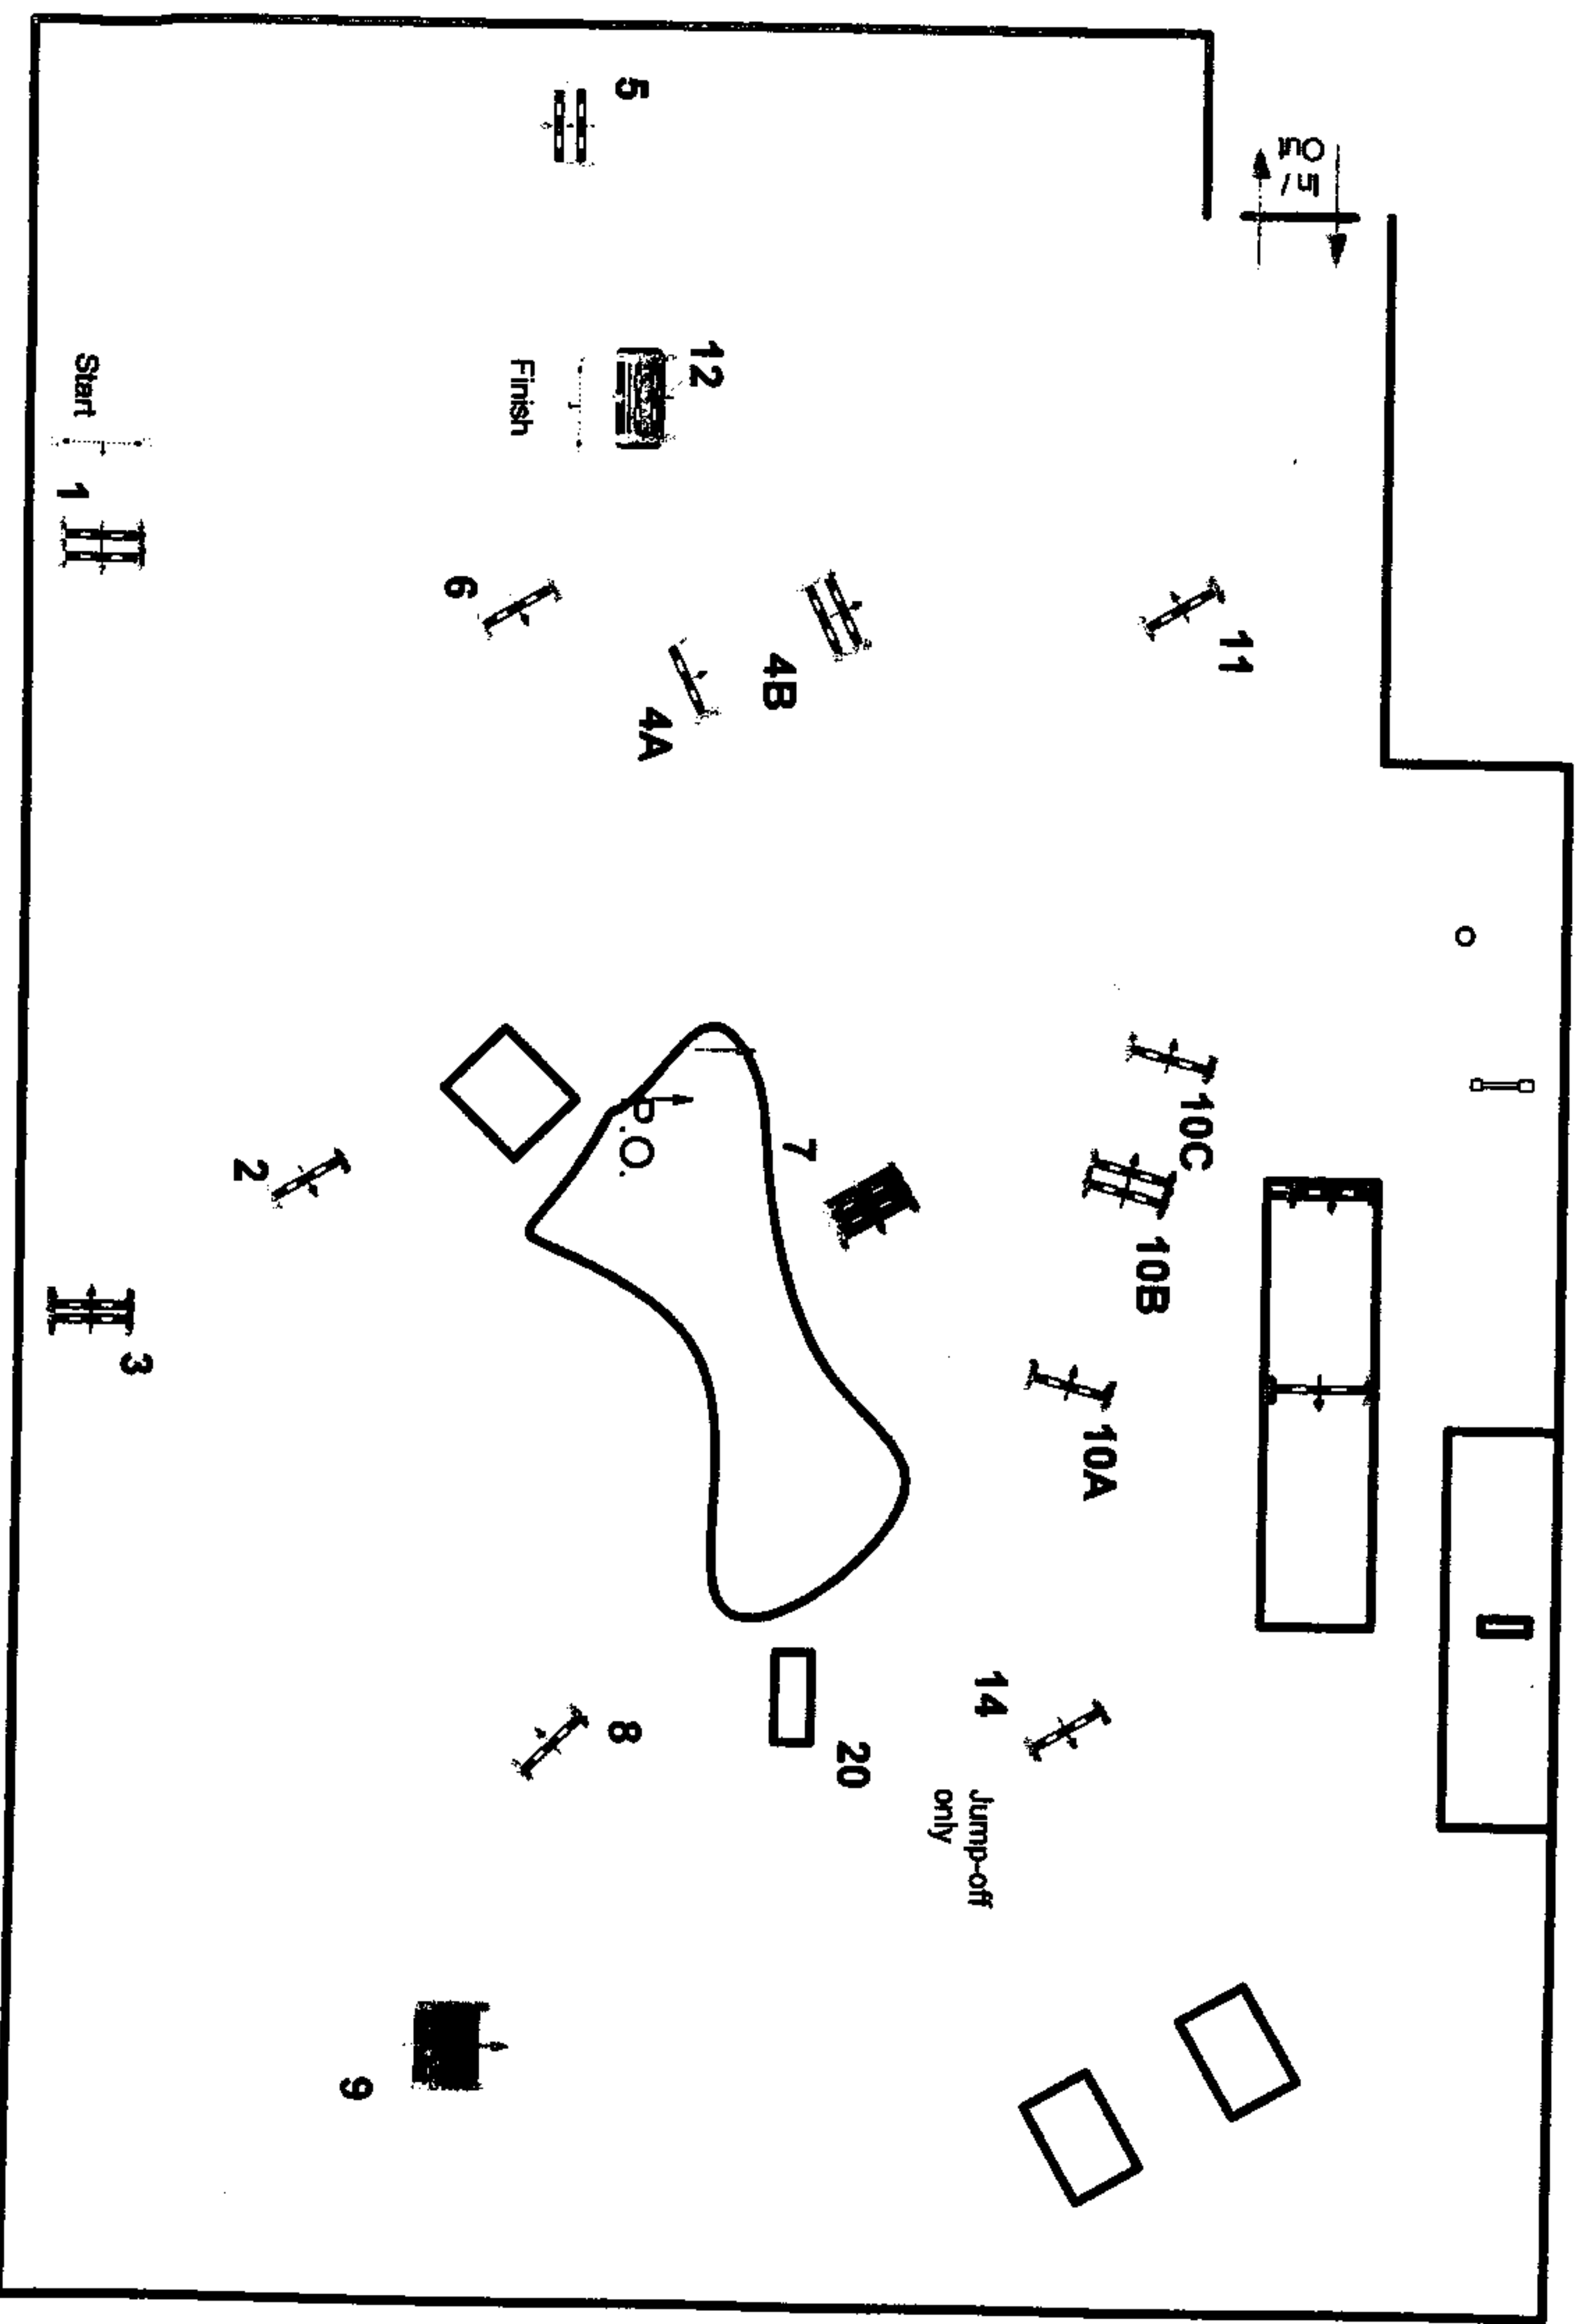

Obstacles:
 Efforts:
 Penalty sec:
 Closed combination:

1st Jump-off: 3.4A, 6, 7, 14, 10AB, 12.
 Length: 330 m
 Time allowed: 57 sec
 Time limit: 114 sec

2nd Jump-off:
 Length: 0 m
 Time allowed: 0 sec
 Time limit: 0 sec