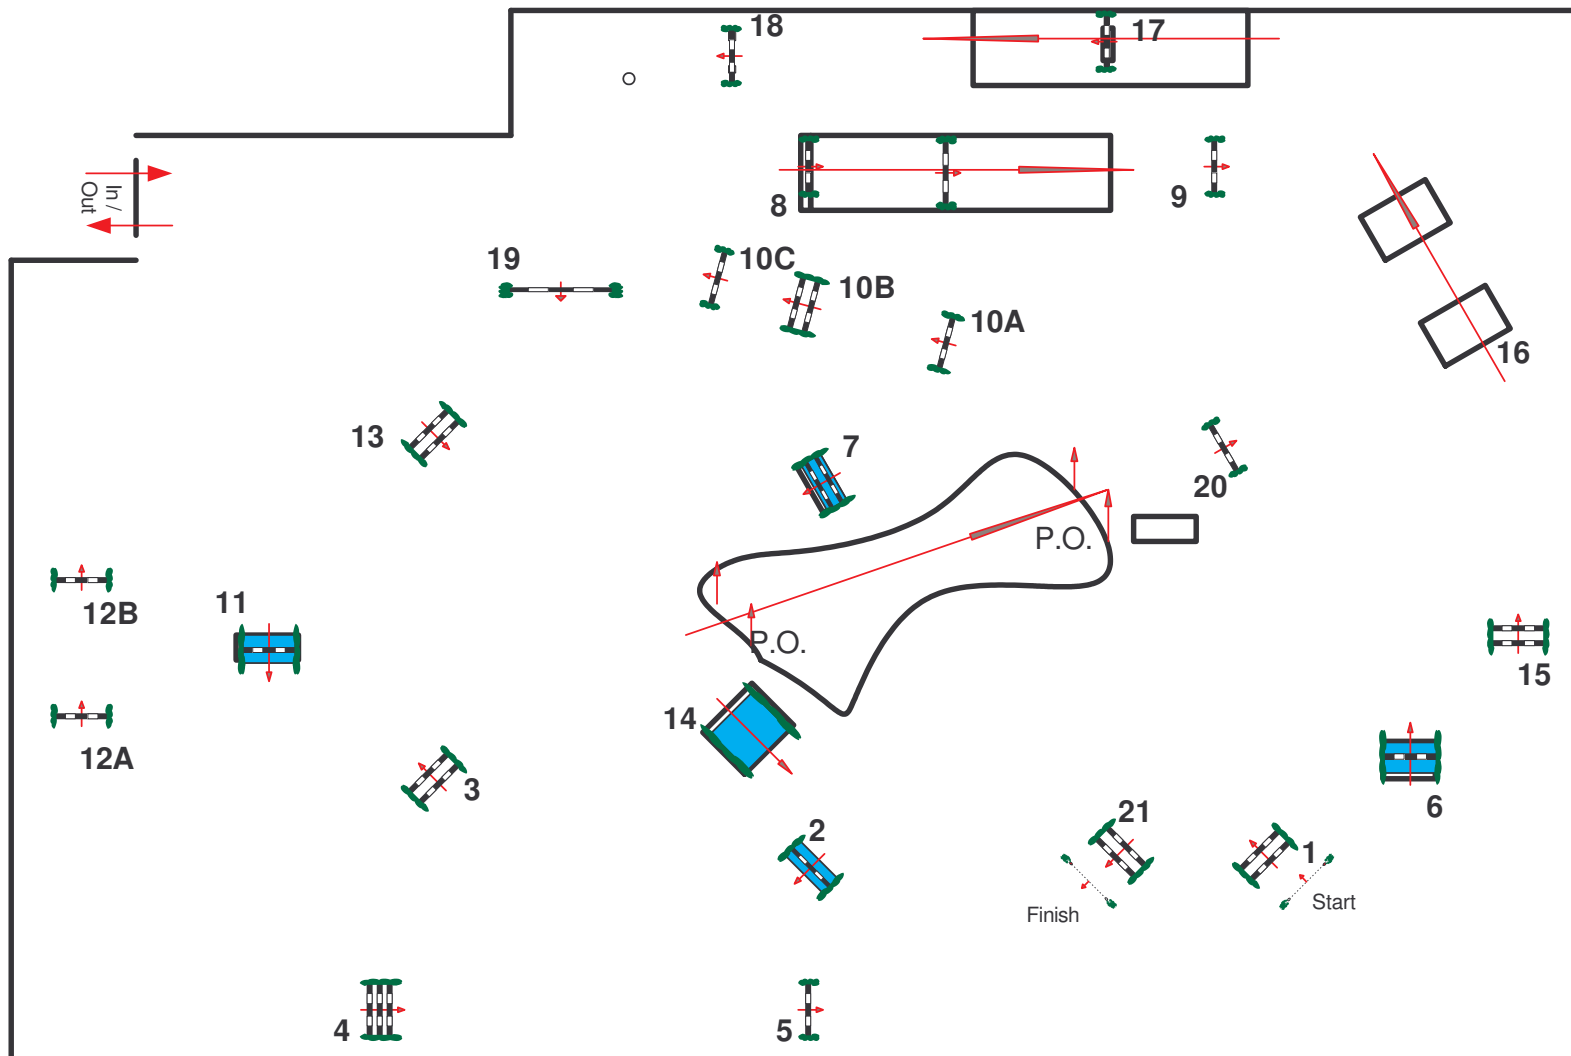

LA BAULE 2007. CSIO ***** Super League.

Class. N° 11.

Derby de la région des Pays de Loire.

Start: 15.30.

Table: A
National RG:
FEI RG / Art. 238.2.1 & 277.
Height: 1.50 m

Speed: 400 m/min
Length: 1100 m
Time allowed: 165 sec
Time limit: 330 sec

Obstacles:
Efforts:
Penalty sec:
Closed combination:

1st Jump-off:
Length: 0 m
Time allowed: 0 sec
Time limit: 0 sec

2nd Jump-off:
Length: 0 m
Time allowed: 0 sec
Time limit: 0 sec

Obstacle N° 16 fermé
Fence N° 16 closed