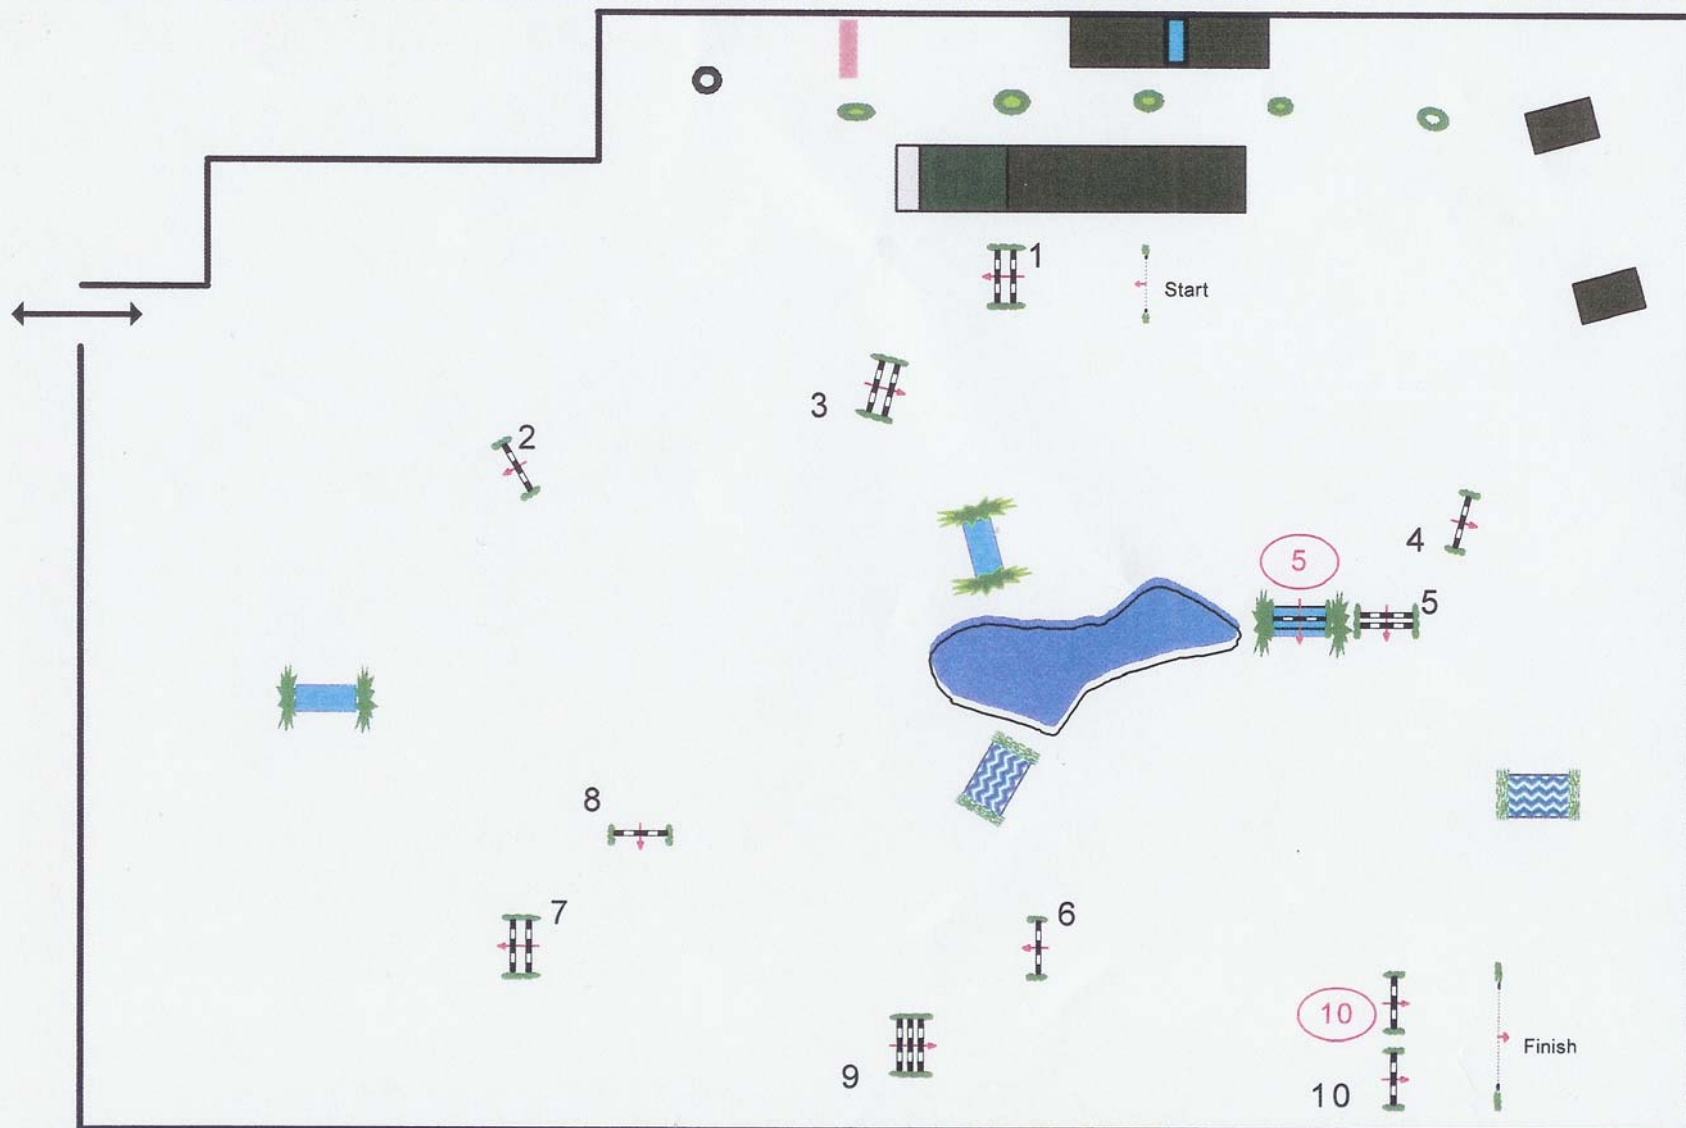

# CSIO \*\*\*\*\* Super Ligue LA BAULE 2005

Class No.: 9

Prix Groupe Lucien Barrière/Diane Barrière Deseigne

Accumulator Competition

Samedi 7 mai 2005 Sta

Table: A  
National RG:  
FEI RG / Art. 238.2.1  
Height: 1,40 m

Speed: 350 m/min  
Length: 440 m  
Time allowed: 76 sec  
Time limit: 152 sec

Obstacles:  
Efforts:  
Penalty sec:  
Closed combination:

1st Jump-off:  
Length: 0 m  
Time allowed: 0 sec  
Time limit: 0 sec

2nd Jump-off:  
Length: 0 m  
Time allowed: 0 sec  
Time limit: 0 sec

Course Design  
F.COTTIER  
S.HOUTMANI

JURY