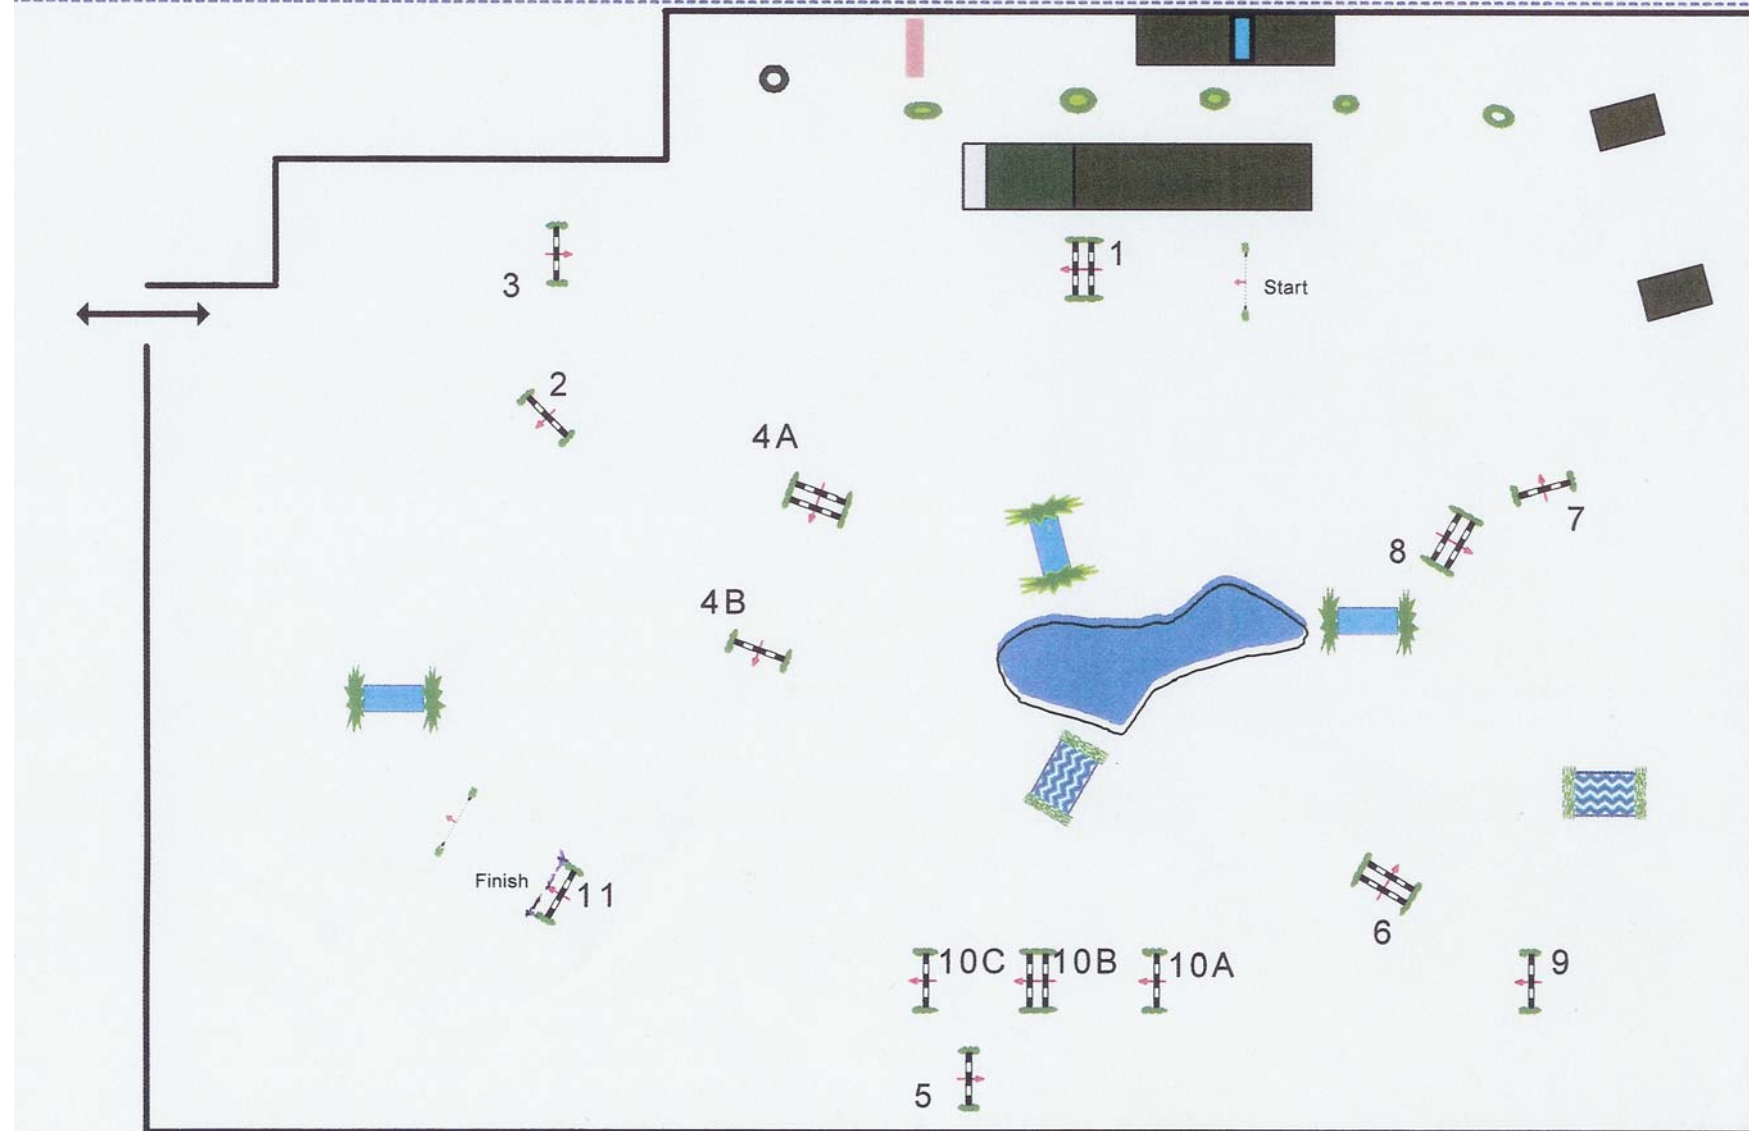

CSIO ***** Super Ligue LA BAULE 2005

s No.: 7

Prix Cap Atlantique

Competition against the clock

Samedi 7 mai 2005

Start: 10:25

Table: A

Speed: 350 m/min

Obstacles:

1st Jump-off:

2nd Jump-off:

International RG:

Length: 420 m

Efforts:

Length: 0 m

Length: 0 m

FEI RG / Art. 238.2.1

Time allowed: 72 sec

Penalty sec:

Time allowed: 0 sec

Time allowed: 0 sec

Height: 1.40/1.50 m

Time limit: 144 sec

Closed combination:

Time limit: 0 sec

Time limit: 0 sec

Course Designers
F.COTTIER
S.HOUTMANN