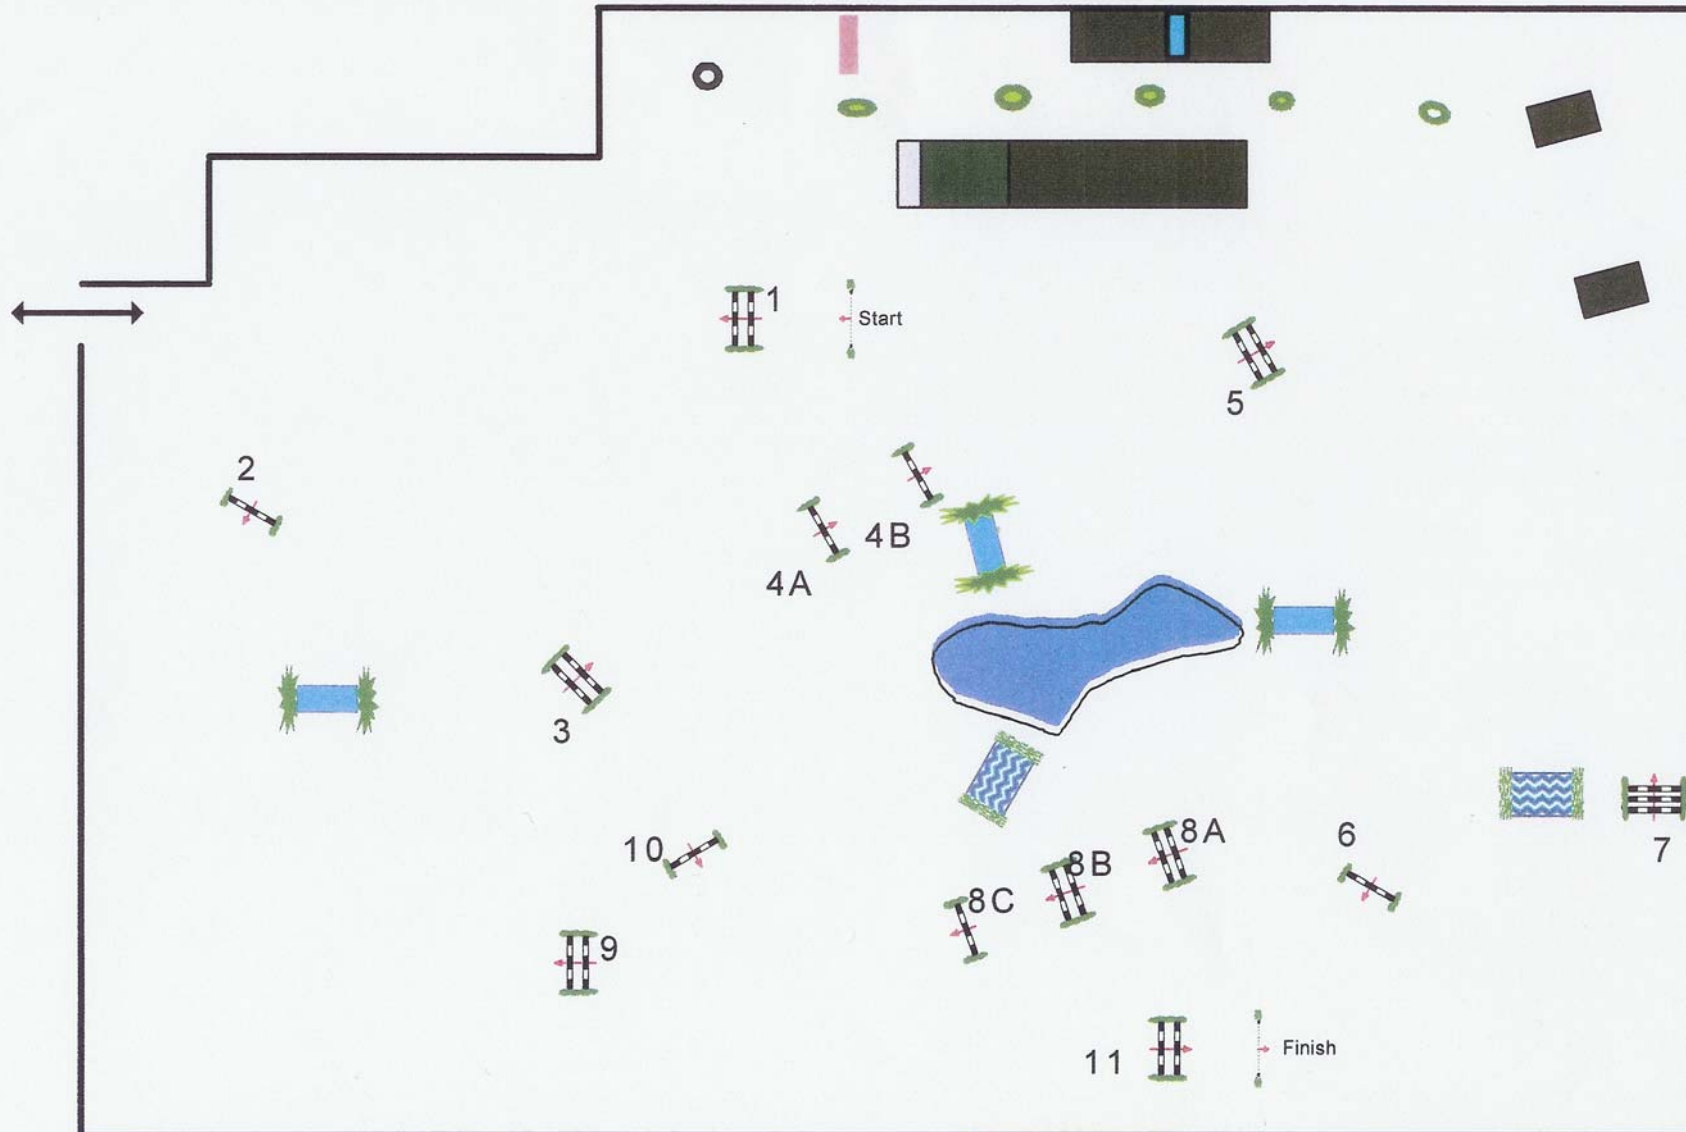

CSIO*** Super Ligue LA BAULE 2005

s No.: 5

Prix Conseil Général de Loire Atlantique

Competition against the clock

Vendredi 6 mai 2005

Start: 0:00

Table: A

Speed: 350 m/min

Obstacles:

1st Jump-off:

2nd Jump-off:

International RG:

Length: 420 m

Efforts:

Length: 0 m

Length: 0 m

El RG / Art. 238.2.1

Time allowed: 72 sec

Penalty sec:

Time allowed: 0 sec

Time allowed: 0 sec

Height: 1.40/1.50 m

Time limit: 144 sec

Closed combination:

Time limit: 0 sec

Time limit: 0 sec

Course designers:
F.COTTIER
S.HOUTMANN

JURY