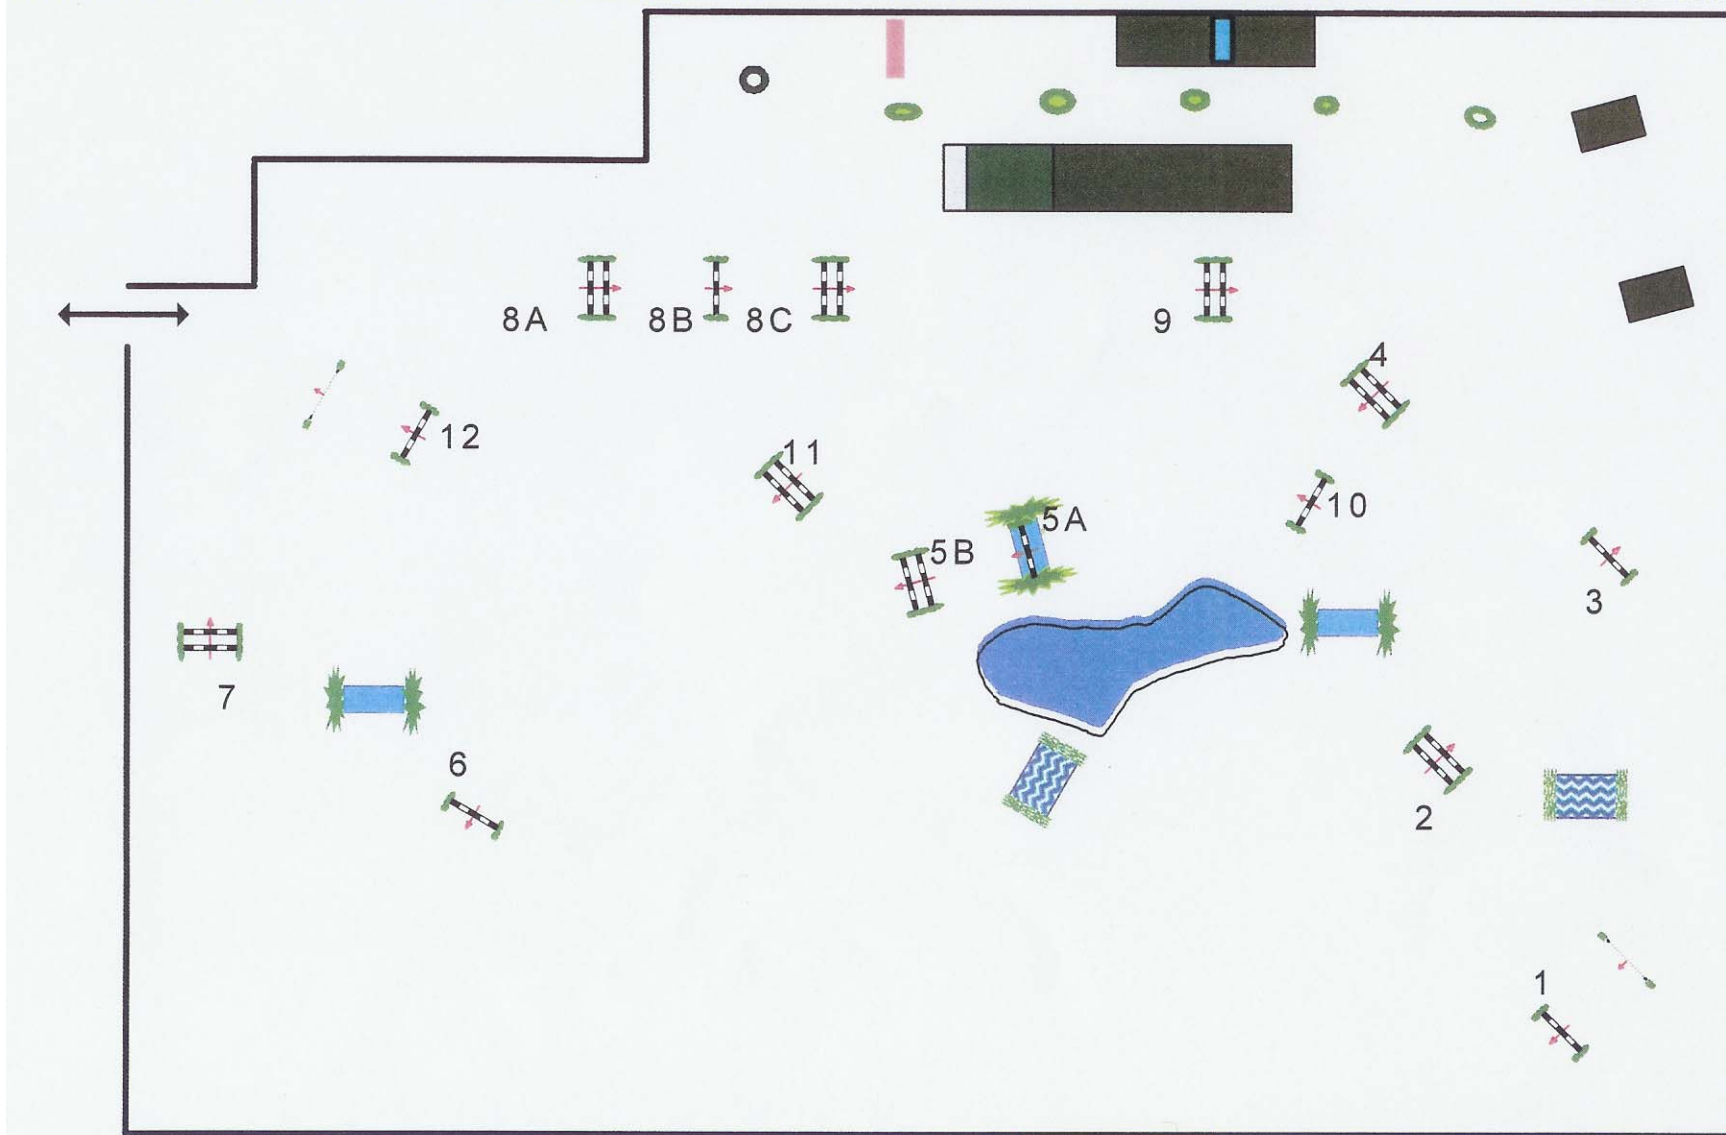

CSIO***** Super Ligue LA BAULE 2005

No.: 10

Prix P.M.U.

Competition against the clock

Dimanche 8 mai 2005

Start: 9:10

able: A
ational RG:
El RG / Art. 238.2.1
eight: 1,40 m

Speed: 350 m/min
Length: 470 m
Time allowed: 81 sec
Time limit: 162 sec

Obstacles:
Efforts:
Penalty sec:
Closed combination:

1st Jump-off:
Length: 0 m
Time allowed: 0 sec
Time limit: 0 sec

2nd Jump-off:
Length: 0 m
Time allowed: 0 sec
Time limit: 0 sec

Course Designers
F.COTTIER
S.HOUTMANN