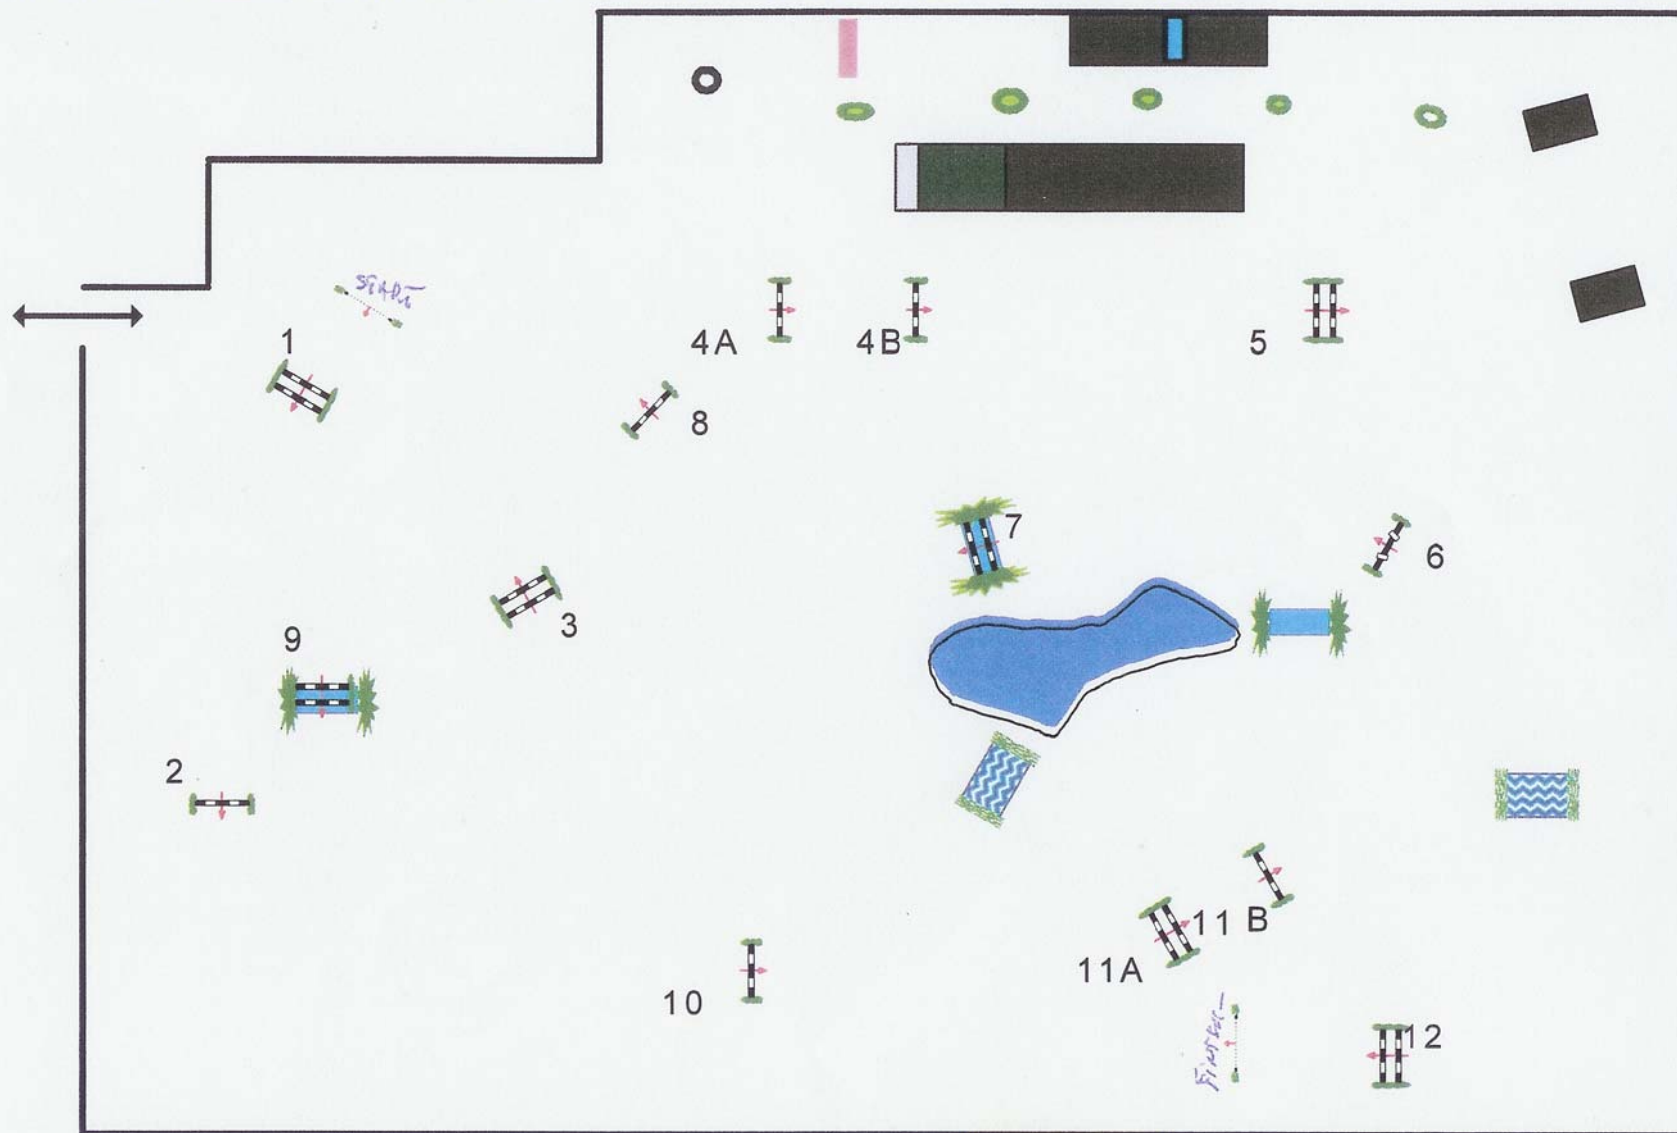

CSIO LA BAULE 2005

Class No.: 1

Prix Echo de la Presqu'île

Competition against the clock

Jeudi 5 mai 2005

Start: 9h15

Table: A
 National RG:
 FEI RG / Art. 238.2.1
 Height: 1,40 m

Speed: 350 m/min
 Length: 500 m
 Time allowed: 86 sec
 Time limit: 172 sec

Obstacles:
 Efforts:
 Penalty sec:
 Closed combination:

Length: 0 m
 Time allowed: 0 sec
 Time limit: 0 sec

2nd Jump-off:
 Length: 0 m
 Time allowed: 0 sec
 Time limit: 0 sec

COURSE DESIGNER
 F. COTTIER
 S. HOUTMANN