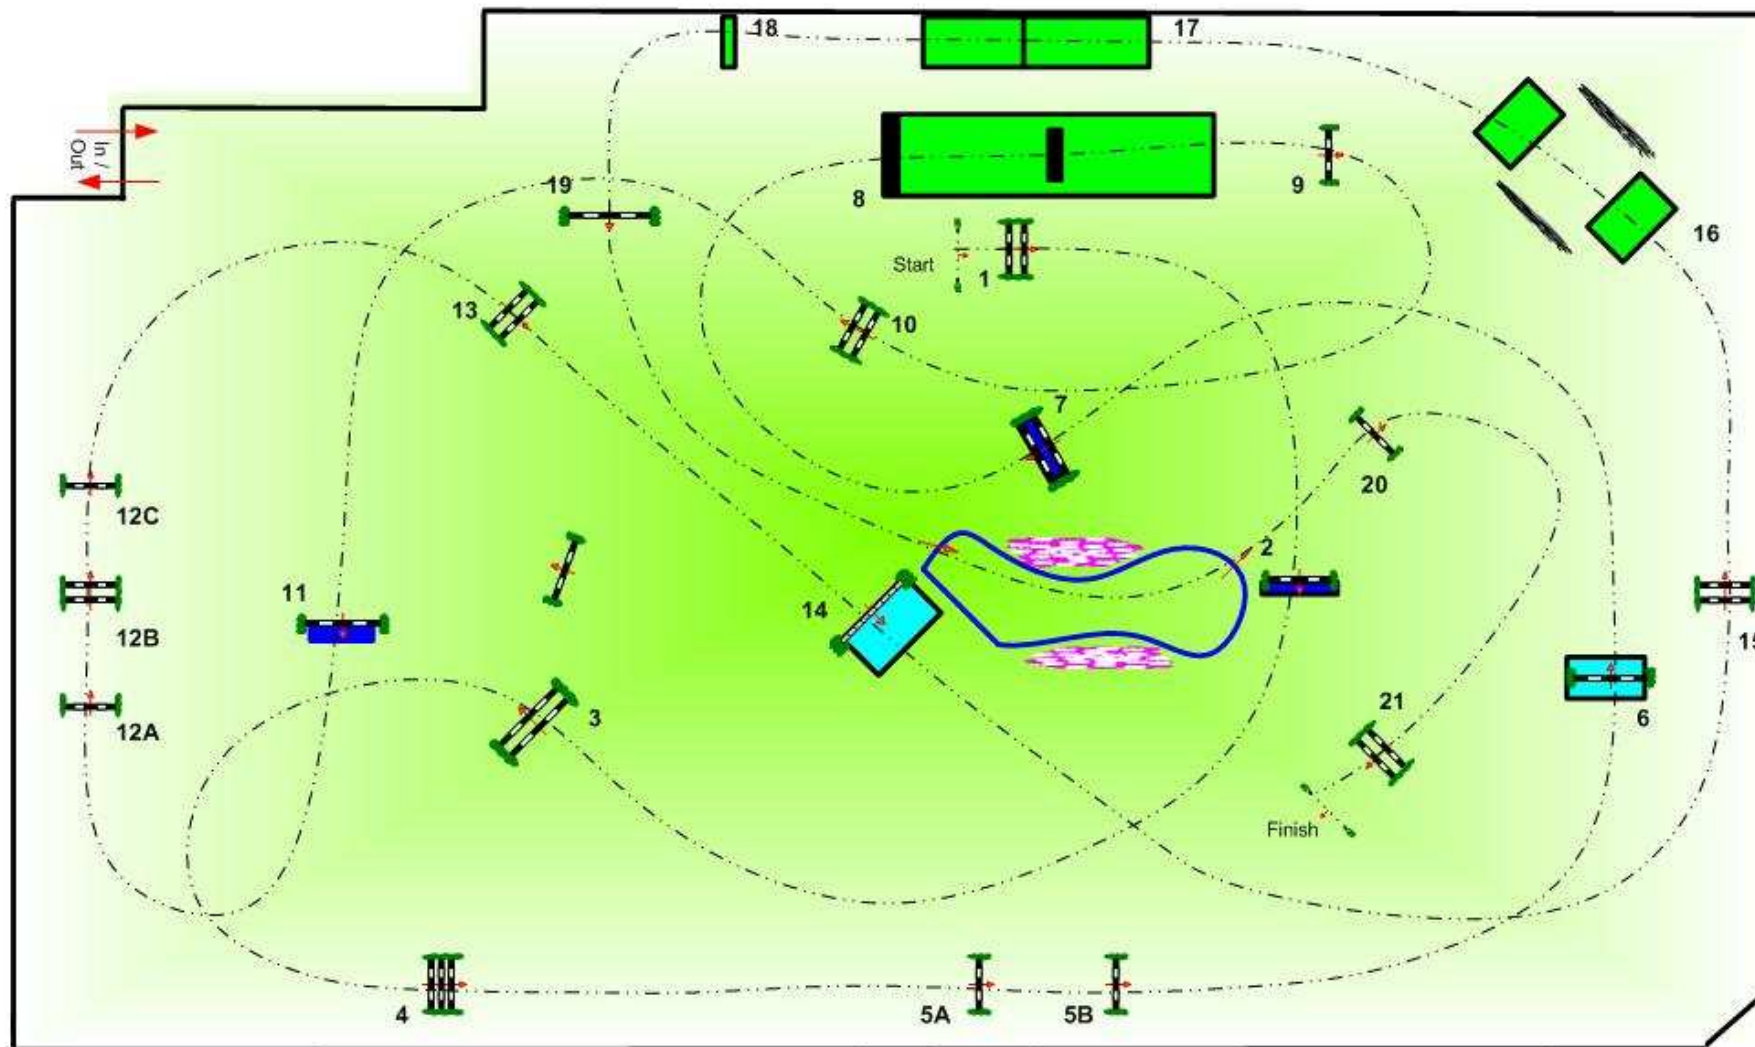

CSIO***** LA BAULE 2010.

Class No.: 8

Derby des Pays de Loire

Competition against the clock

samedi 15 mai 2010

Start: 14:20

Table: A

Speed: 400 m/min

Obstacles:

:

2nd Jump-off:

National RG:

Length: 1100 m

Efforts:

Length: m

Length: m

FEI RG / Art. 238.2.1

Time allowed: 165 sec

Penalty sec:

Time allowed: 50 sec

Time allowed: 0 sec

Height: 1,50 m

Time limit: 330 sec

Closed combination:

Time limit: 100 sec

Time limit: 0 sec

Course Designers
Frédéric Cottier
Serge Houtmann

Assistants
Alan Wade (Ir)
J.Francois Morand
Yann Thomas

Jury