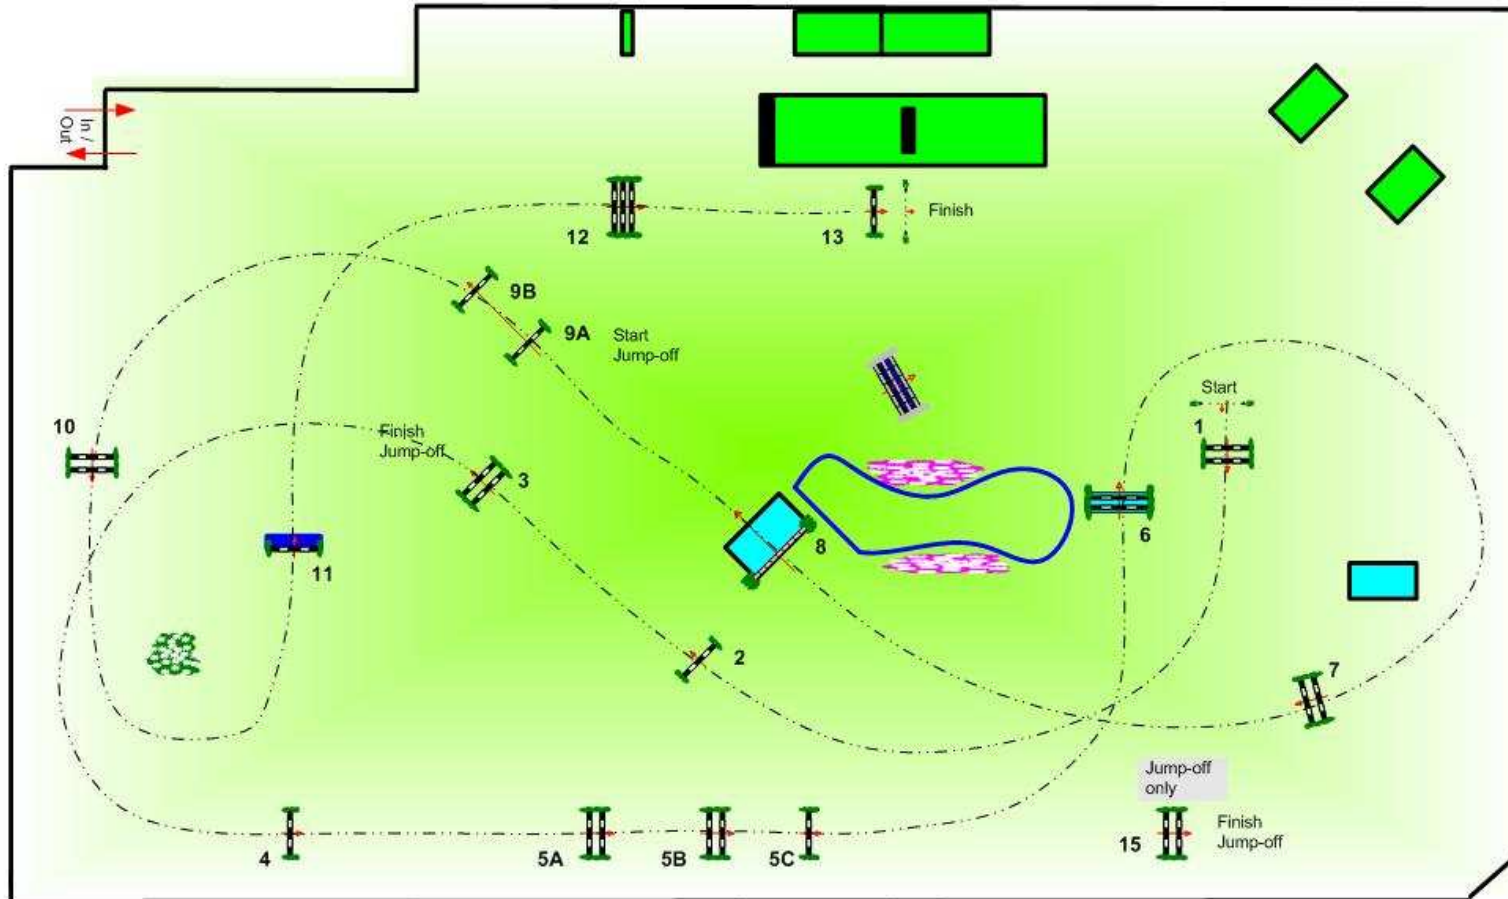

# CSIO\*\*\*\*\* LA BAULE 2010.

Class No.: 11    Grand Prix Longines de la ville de La Baule    Competition with one jump-off    dimanche 16 mai 2010    Start: 13:40

Table: A	Speed: 400 m/min	Obstacles: 9B.10.11.12.3.5BC.15. :	2nd Jump-off:
National RG:	Length: m	Efforts:	Length: 0 m
FEI RG / Art. 238.2.2	Time allowed: sec	Penalty sec:	Time allowed: 0 sec
Height: 1,60 m	Time limit: sec	Closed combination:	Time limit: 0 sec
		Length: 360 m	
		Time allowed: 54 sec	
		Time limit: 108 sec	