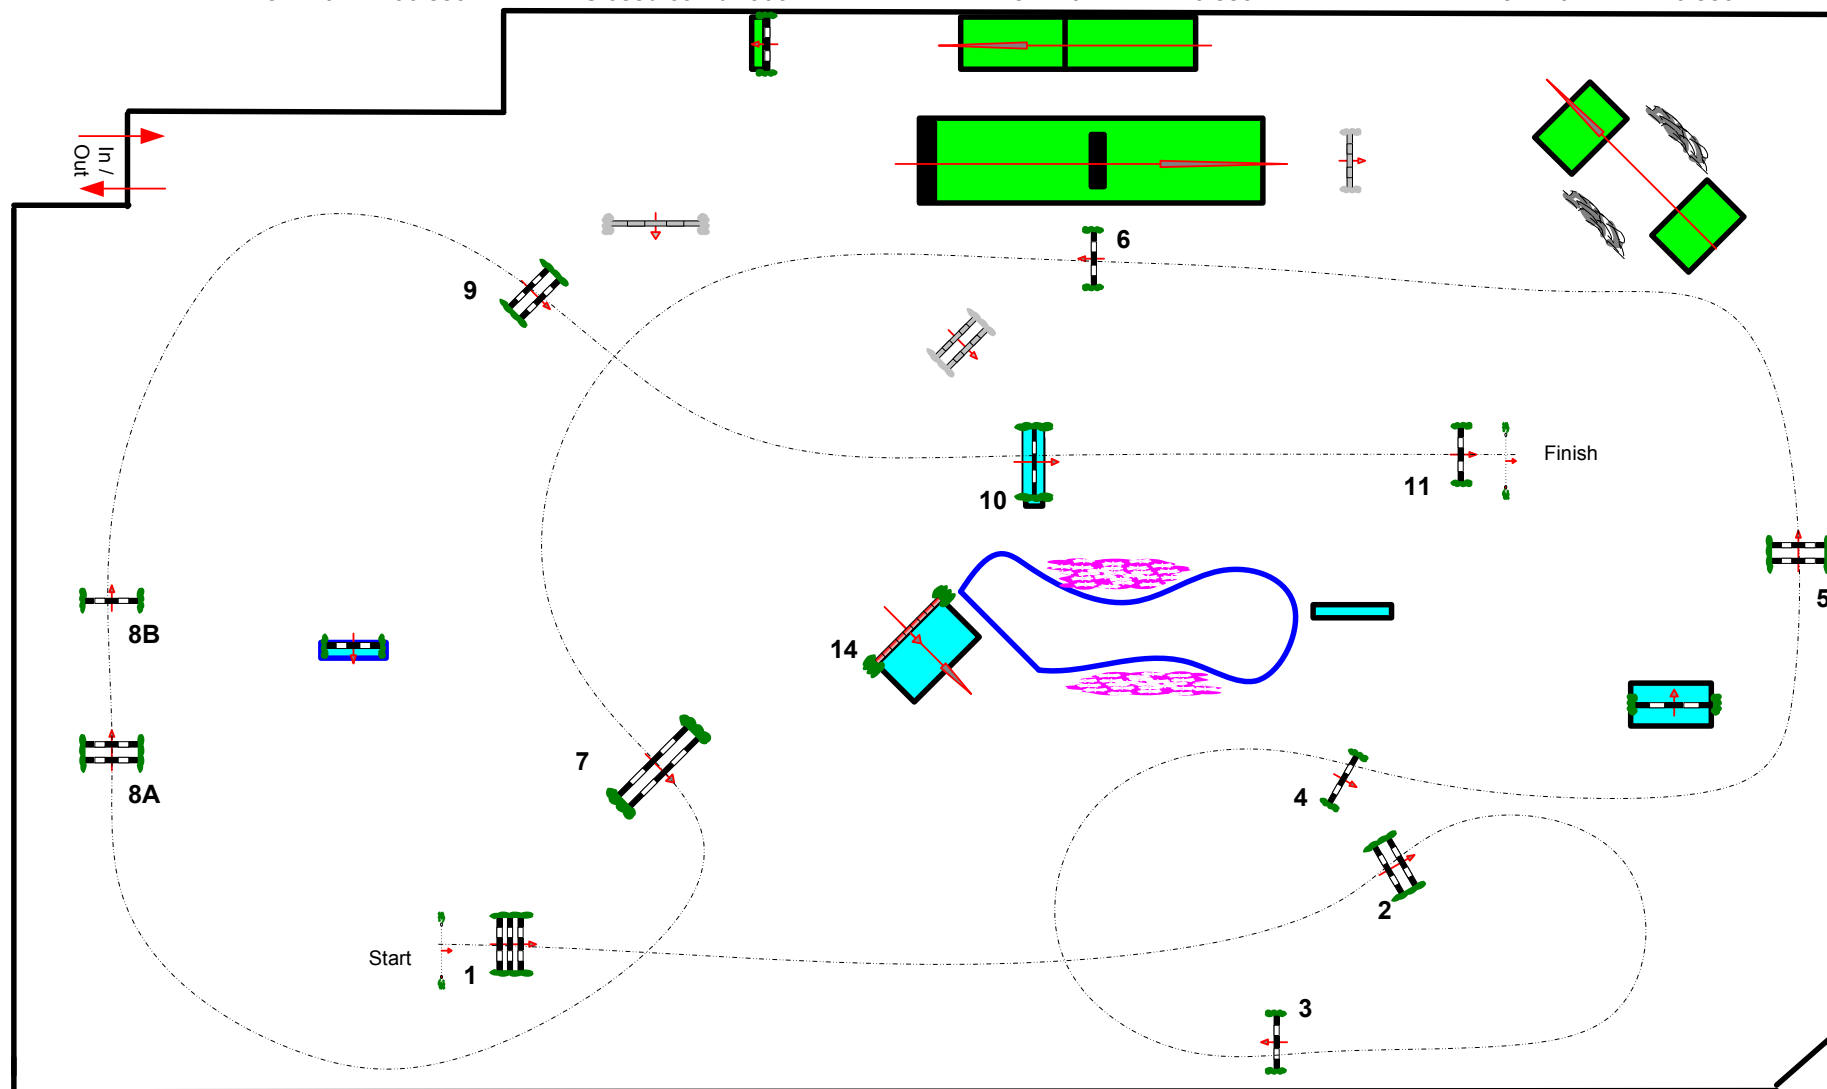

# CSIO\*\*\*\*\* LA BAULE 2009

Class No.: 8

1st Qualification

Competition against the clock

samedi 16 mai 2009

Start: 15:30

Table: A  
National RG:  
FEI RG / Art. 238.2.1  
Height: 1,10 m

Speed: 350 m/min  
Length: 600 m  
Time allowed: 103 sec  
Time limit: 206 sec

Obstacles:  
Efforts:  
Penalty sec:  
Closed combination:

1st Jump-off:  
Length: 0 m  
Time allowed: 0 sec  
Time limit: 0 sec

2nd Jump-off:  
Length: 0 m  
Time allowed: 0 sec  
Time limit: 0 sec

Course Designer  
Frédéric Cottier (Fra)