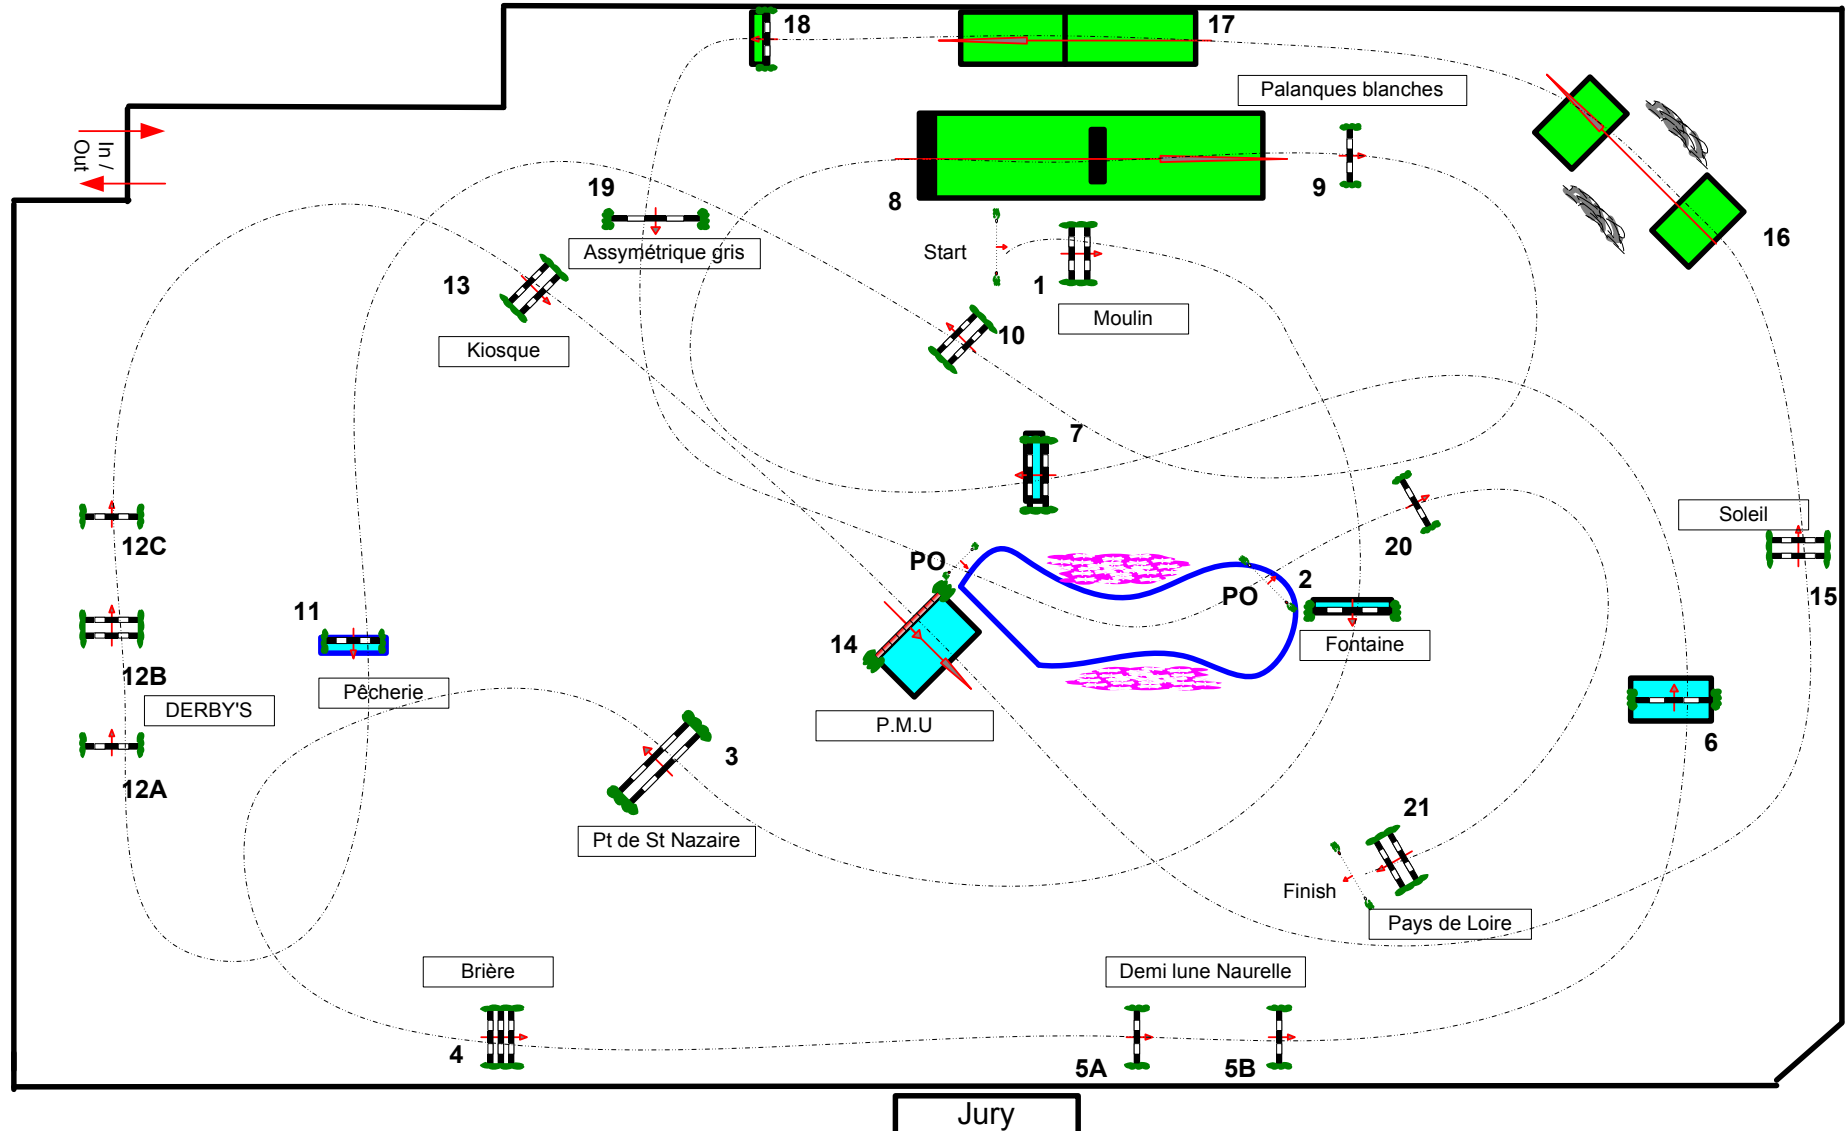

CSIO***** LA BAULE 2009

Class No.: 8

DERBY de la Région des Pays de Loire Competition against the clock

samedi 16 mai 2009

Start: 15:30

Table: A
National RG:
FEI RG / Art. 238.2.1
Height: 1,50 m

Speed: 350 m/min
Length: 1110 m
Time allowed: 191 sec
Time limit: 382 sec

Obstacles:
Efforts:
Penalty sec:
Closed combination:

1st Jump-off:
Length: 0 m
Time allowed: 0 sec
Time limit: 0 sec

2nd Jump-off:
Length: 0 m
Time allowed: 0 sec
Time limit: 0 sec

Course Designer
Frédéric Cottier (Fra)