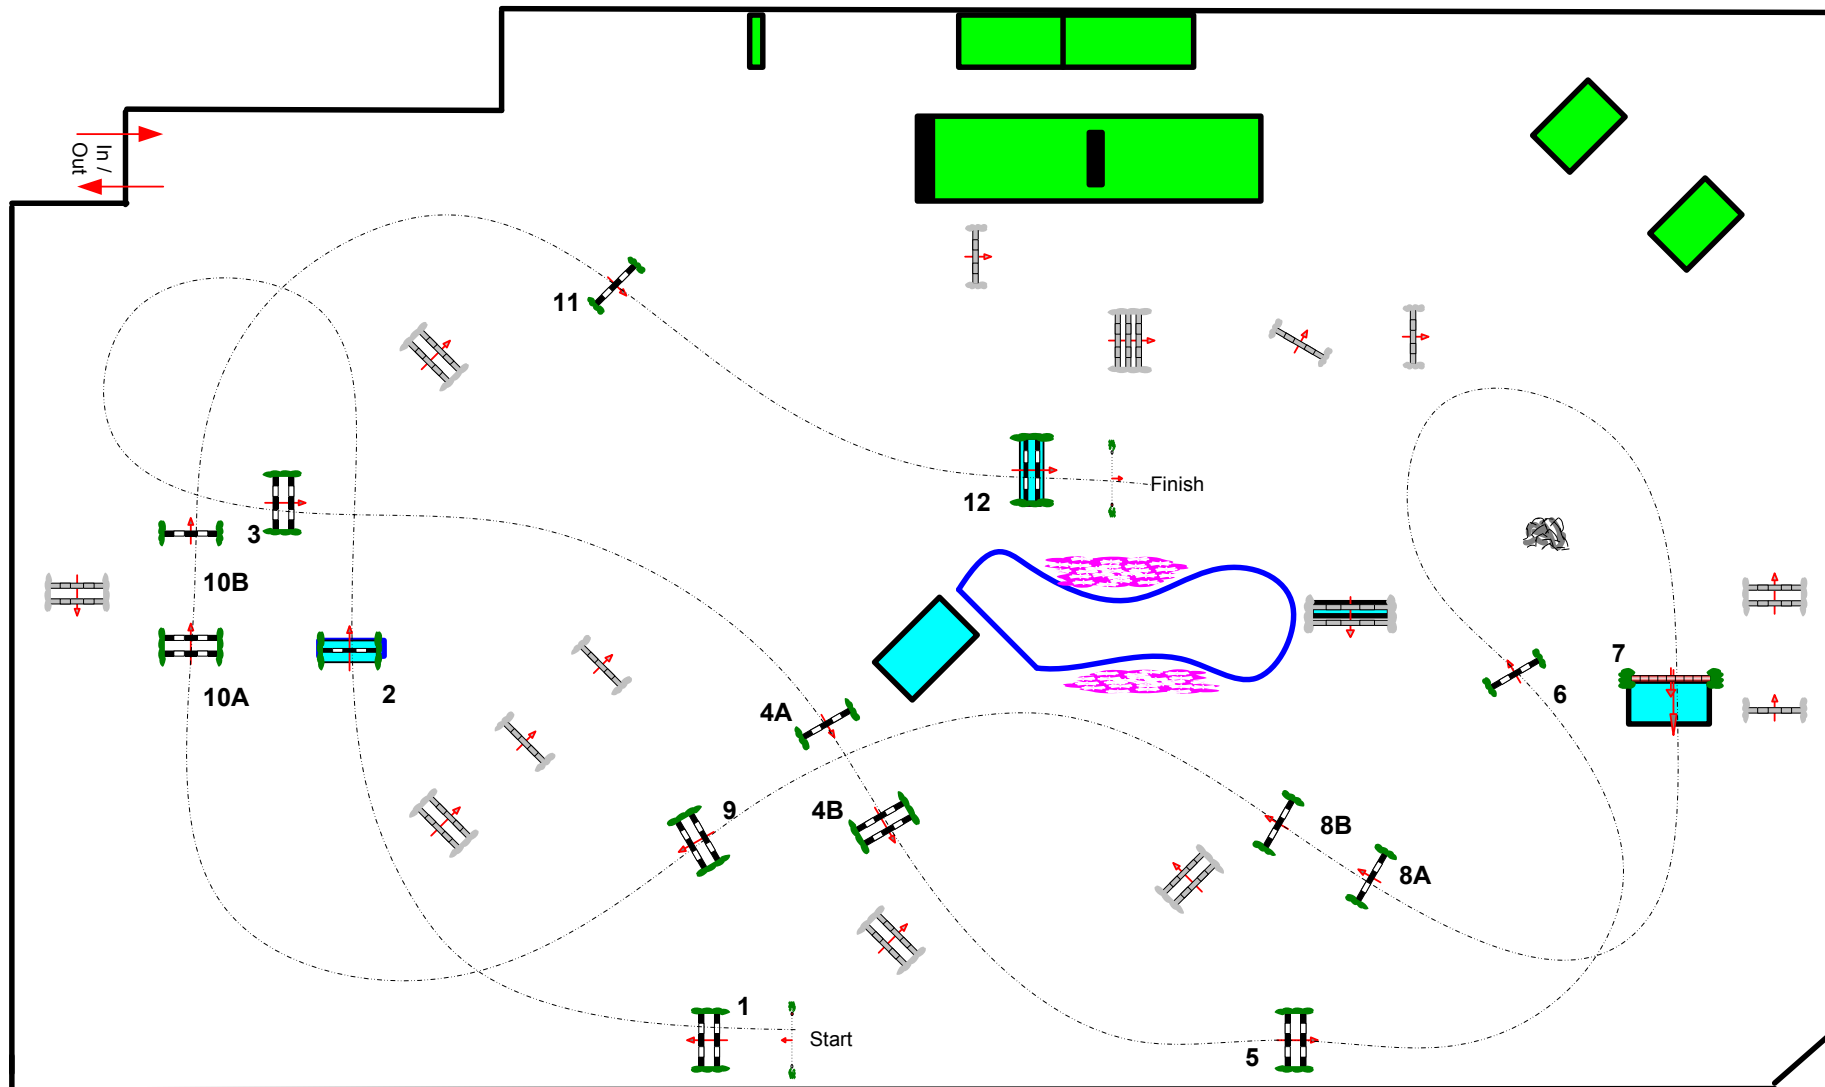

CSIO***** LA BAULE 2009

Class No.: 5

Prix Conseil Général de Loire Atlantique Competition against the clock

vendredi 15 mai 2009

Start: 15:30

Table: A
National RG:
FEI RG / Art. 238.2.1
Height: 1,60 m

Speed: 400 m/min
Length: 550 m
Time allowed: 83 sec
Time limit: 166 sec

Obstacles:
Efforts:
Penalty sec:
Closed combination:

1st Jump-off:
Length: 0 m
Time allowed: 0 sec
Time limit: 0 sec

2nd Jump-off:
Length: 0 m
Time allowed: 0 sec
Time limit: 0 sec

Course Designer
Frédéric Cottier (Fra)