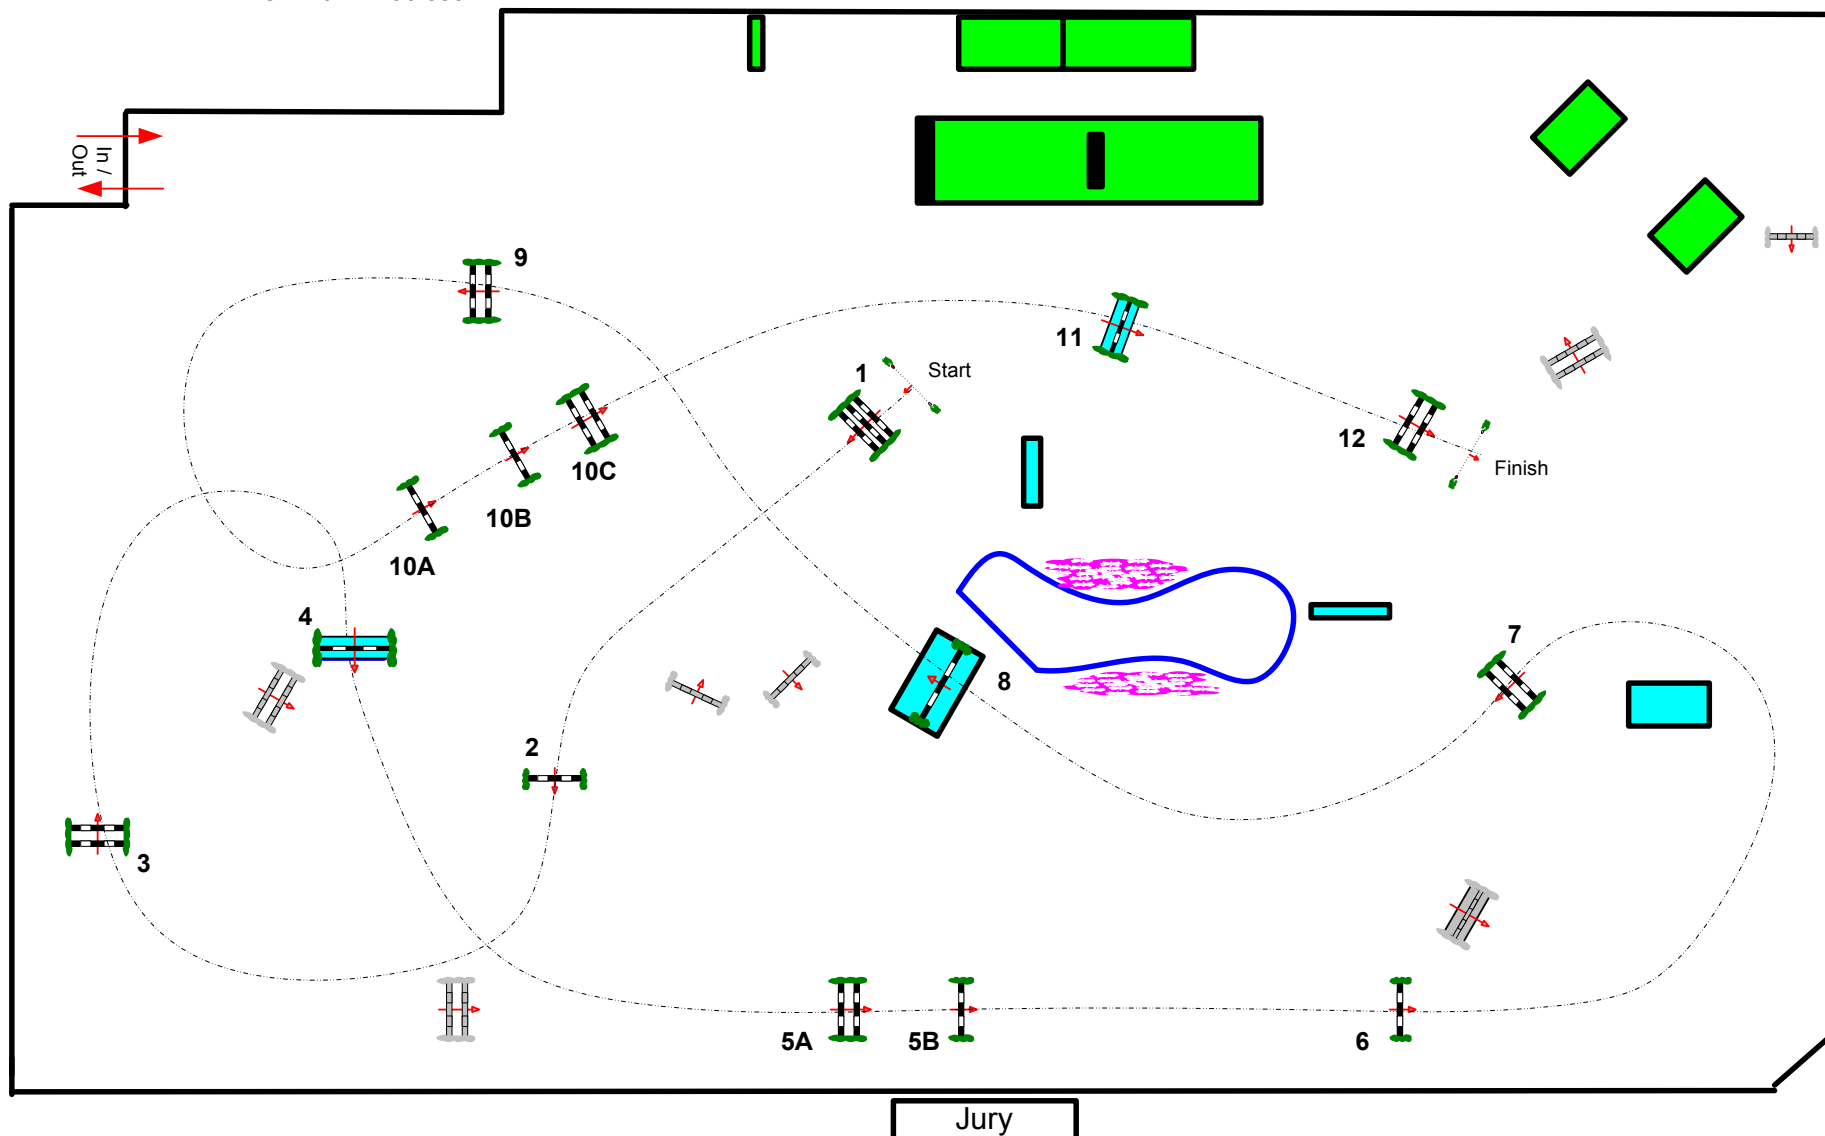

CSIO***** LA BAULE . TOP LEAGUE 2009

Class No.: 3

Prix GENERALI

Competition against the clock

jeudi 14 mai 2009

Start: 15:30

Table: A
National RG:
FEI RG / Art. 238.2.1
Height: 1,50 m

Speed: 350 m/min
Length: 550 m
Time allowed: 95 sec
Time limit: 190 sec

Obstacles:
Efforts:
Penalty sec:

1st Jump-off:
Length: 0 m
Time allowed: 0 sec

2nd Jump-off:
Length: 0 m
Time allowed: 0 sec

Course Designer
Frédéric Cottier (Fra)

Assistants
Serge Houtmann
Patrick Lefevre
Erica Sportiello(Bra)