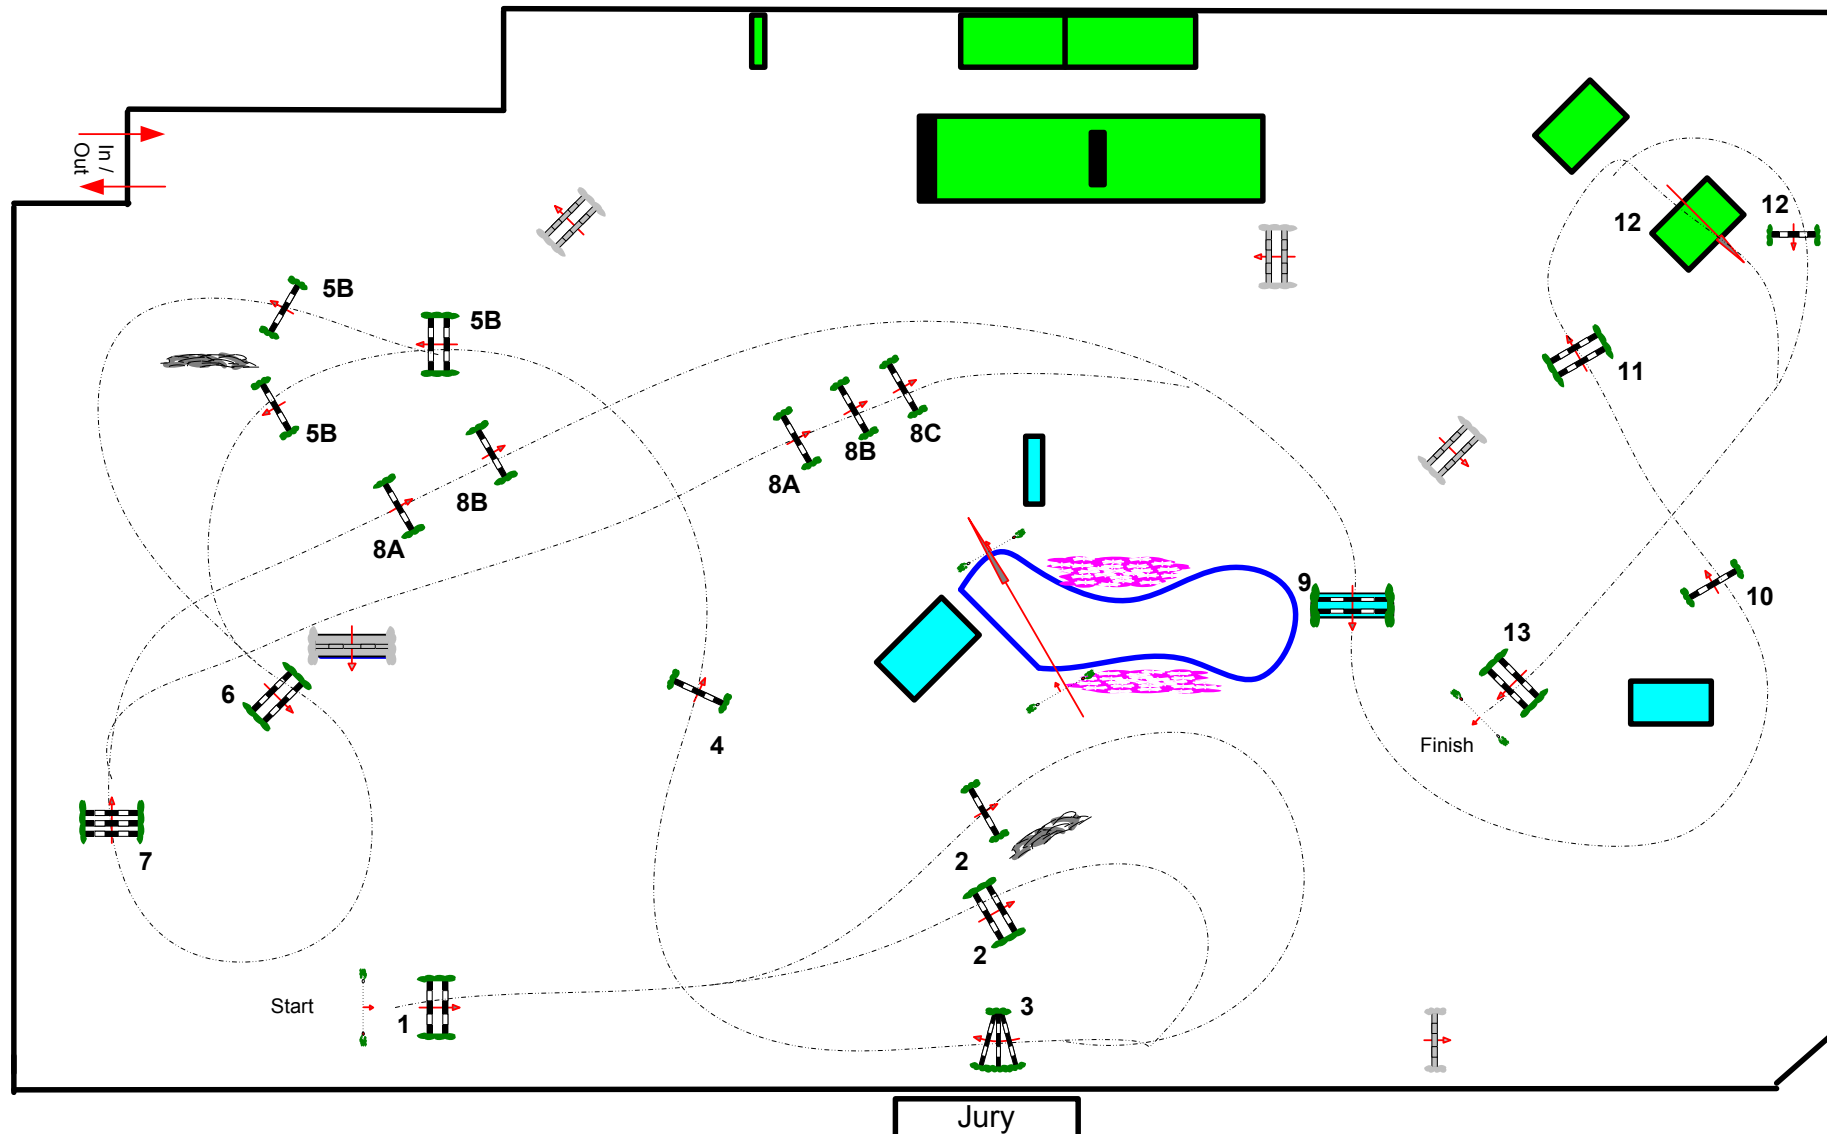

# CSIO\*\*\*\*\* LA BAULE 2009

Class No.: 2

Prix OUEST FRANCE

Speed and Handiness

jeudi 14 mai 2009

Start: 12:45

Table: A  
National RG:  
FEI RG / Art. 0  
Height: 0 m

Speed: 350 m/min  
Length: < 600 m  
Time allowed: 120 sec  
Time limit: 0 sec

Obstacles: 0  
Efforts: 0  
Penalty sec: 239/268  
Horses are allowed to cross the lake after the finish line

1st Jump-off:  
Length: m  
Time allowed: 0 sec

2nd Jump-off:  
Length: 0 m  
Time allowed: sec