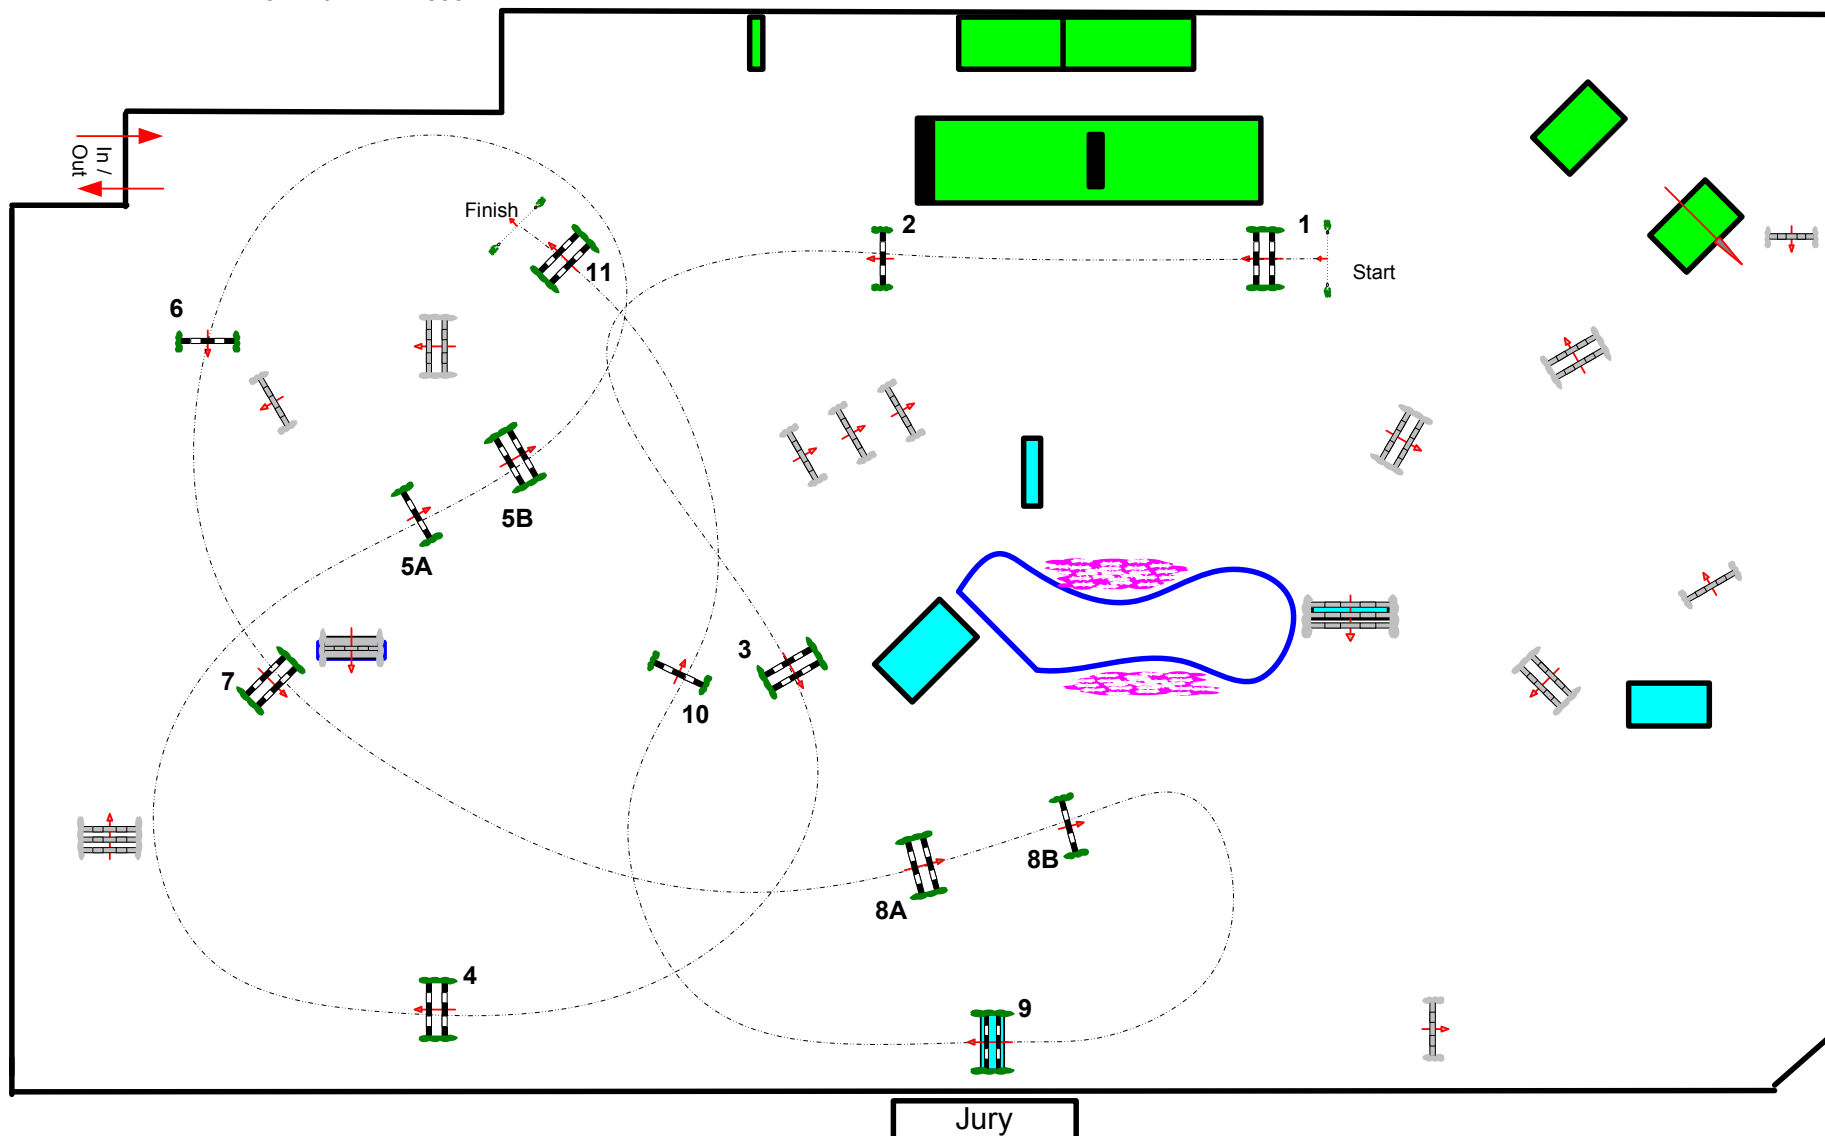

CSIO***** LA BAULE . TOP LEAGUE 2009

Class No.: 1

Prix Echo de La Presque île

Competition against the clock

jeudi 14 mai 2009

Start: 10:00

Table: A
National RG:
FEI RG / Art. 238.2.1
Height: 1,40 m

Speed: 350 m/min
Length: 500 m
Time allowed: 86 sec
Time limit: 172 sec

Obstacles:
Efforts:
Penalty sec:

1st Jump-off:
Length: 0 m
Time allowed: 0 sec

2nd Jump-off:
Length: 0 m
Time allowed: 0 sec

Course Designer
Frédéric Cottier (Fra)

Assistants
Serge Houtmann
Patrick Lefevre
Erica Sportiello(Bra)
M.Christine Hugonet