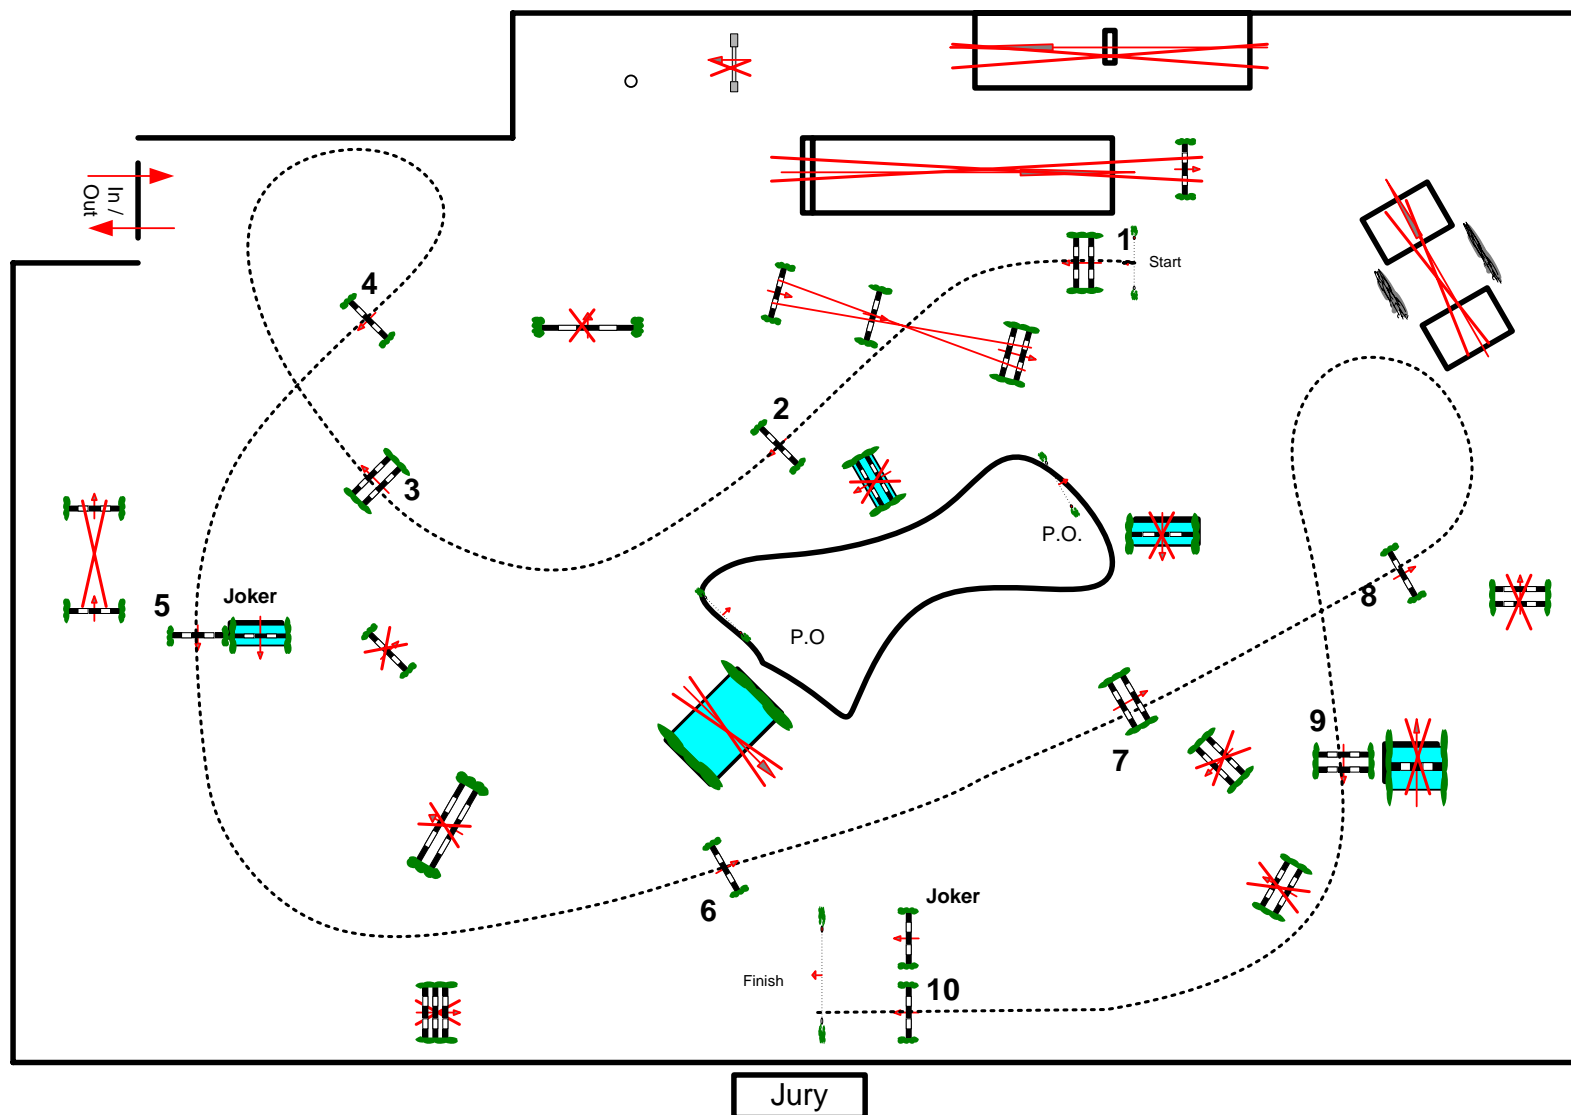

# CSIO\*\*\*\*\* LA BAULE 2008.

Class No.: 10

Prix Groupe Lucien Barrière

Accumulator Competition with 2 Jokers

samedi 10 mai 2008

Start: 12:00

Table: A  
National RG:  
FEI RG / Art. 269  
Height: 1,50 m

Speed: 350 m/min  
Length: 400 m  
Time allowed: 69 sec  
Time limit: 138 sec

Obstacles:  
Efforts:  
Penalty sec:  
Closed combination:

1st Jump-off:  
Length: 0 m  
Time allowed: 0 sec  
Time limit: 0 sec

2nd Jump-off:  
Length: 0 m  
Time allowed: 0 sec  
Time limit: 0 sec

Course Designer  
Frédéric Cottier (Fra)