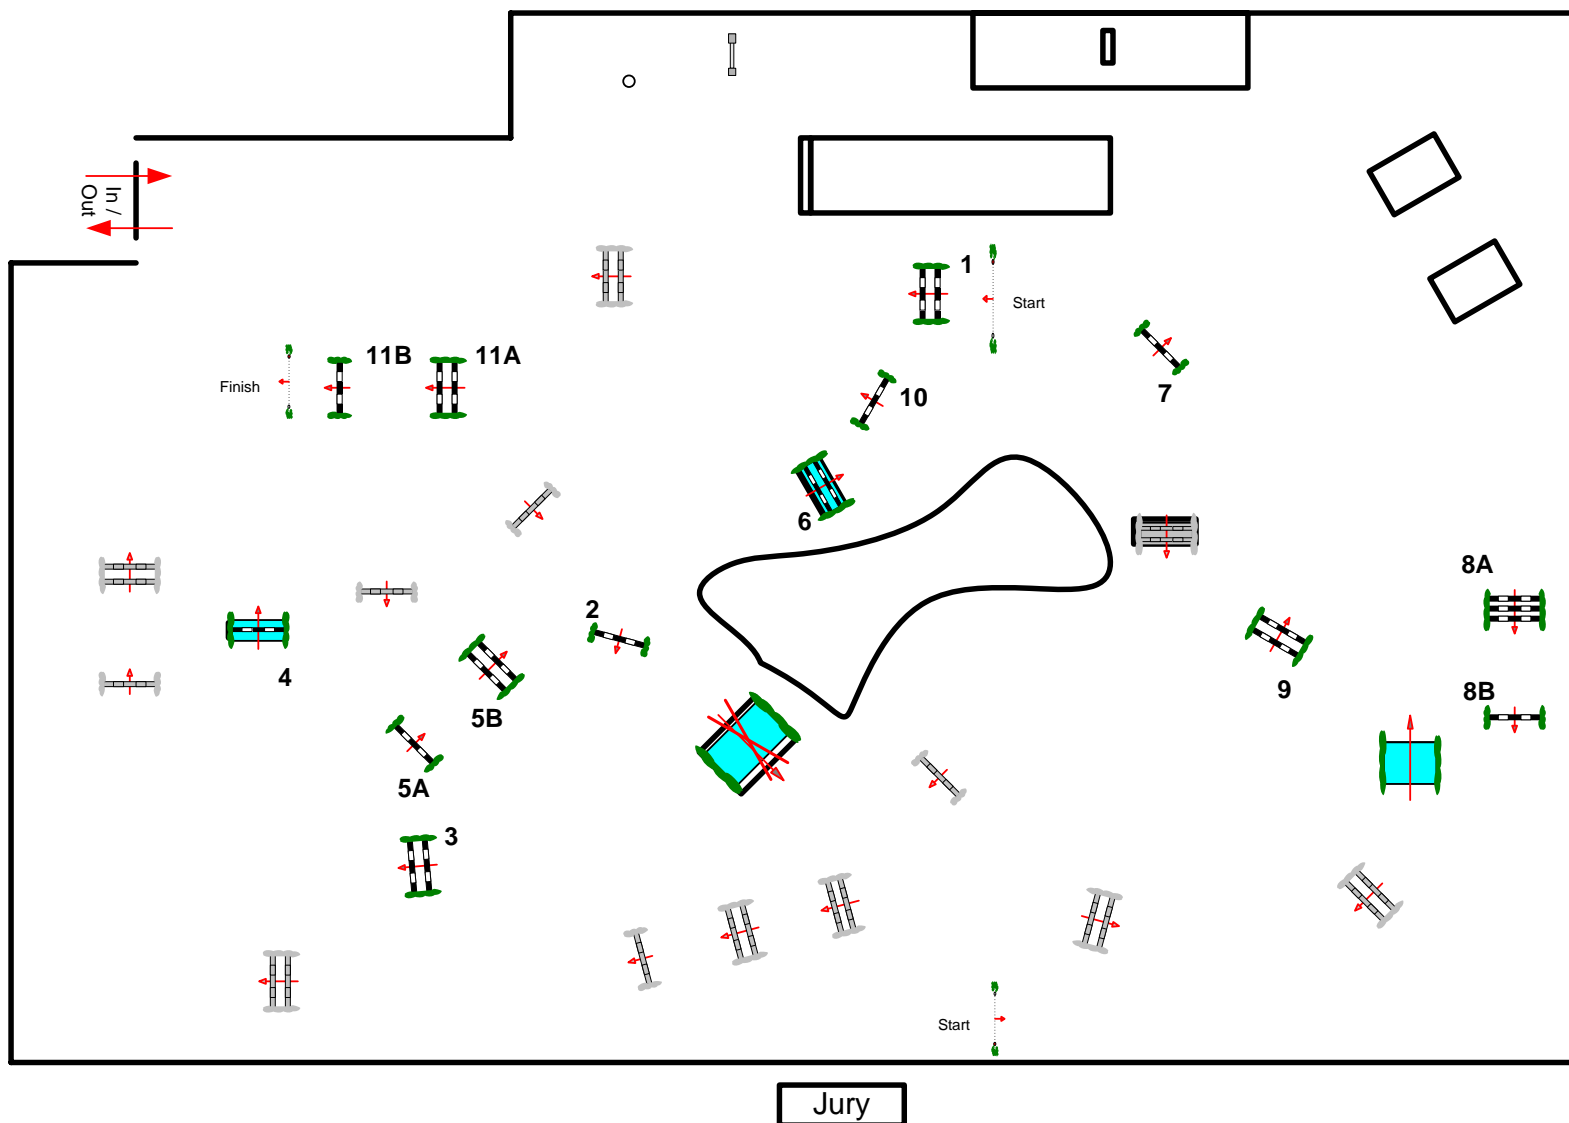

CSIO***** LA BAULE 2008.

Class No.: 6

Prix du Conseil Général des pays de Loire

Competition against the clock

vendredi 9 mai 2008

Start: 10:40

Table: A
National RG:
FEI RG / Art. 238.2.1
Height: 1,45 m

Speed: 350 m/min
Length: 480 m
Time allowed: 83 sec
Time limit: 166 sec

Obstacles:
Efforts:
Penalty sec:
Closed combination:

1st Jump-off:
Length: 0 m
Time allowed: 0 sec
Time limit: 0 sec

2nd Jump-off:
Length: 0 m
Time allowed: 0 sec
Time limit: 0 sec

Course Designer
Frédéric Cottier (Fra)