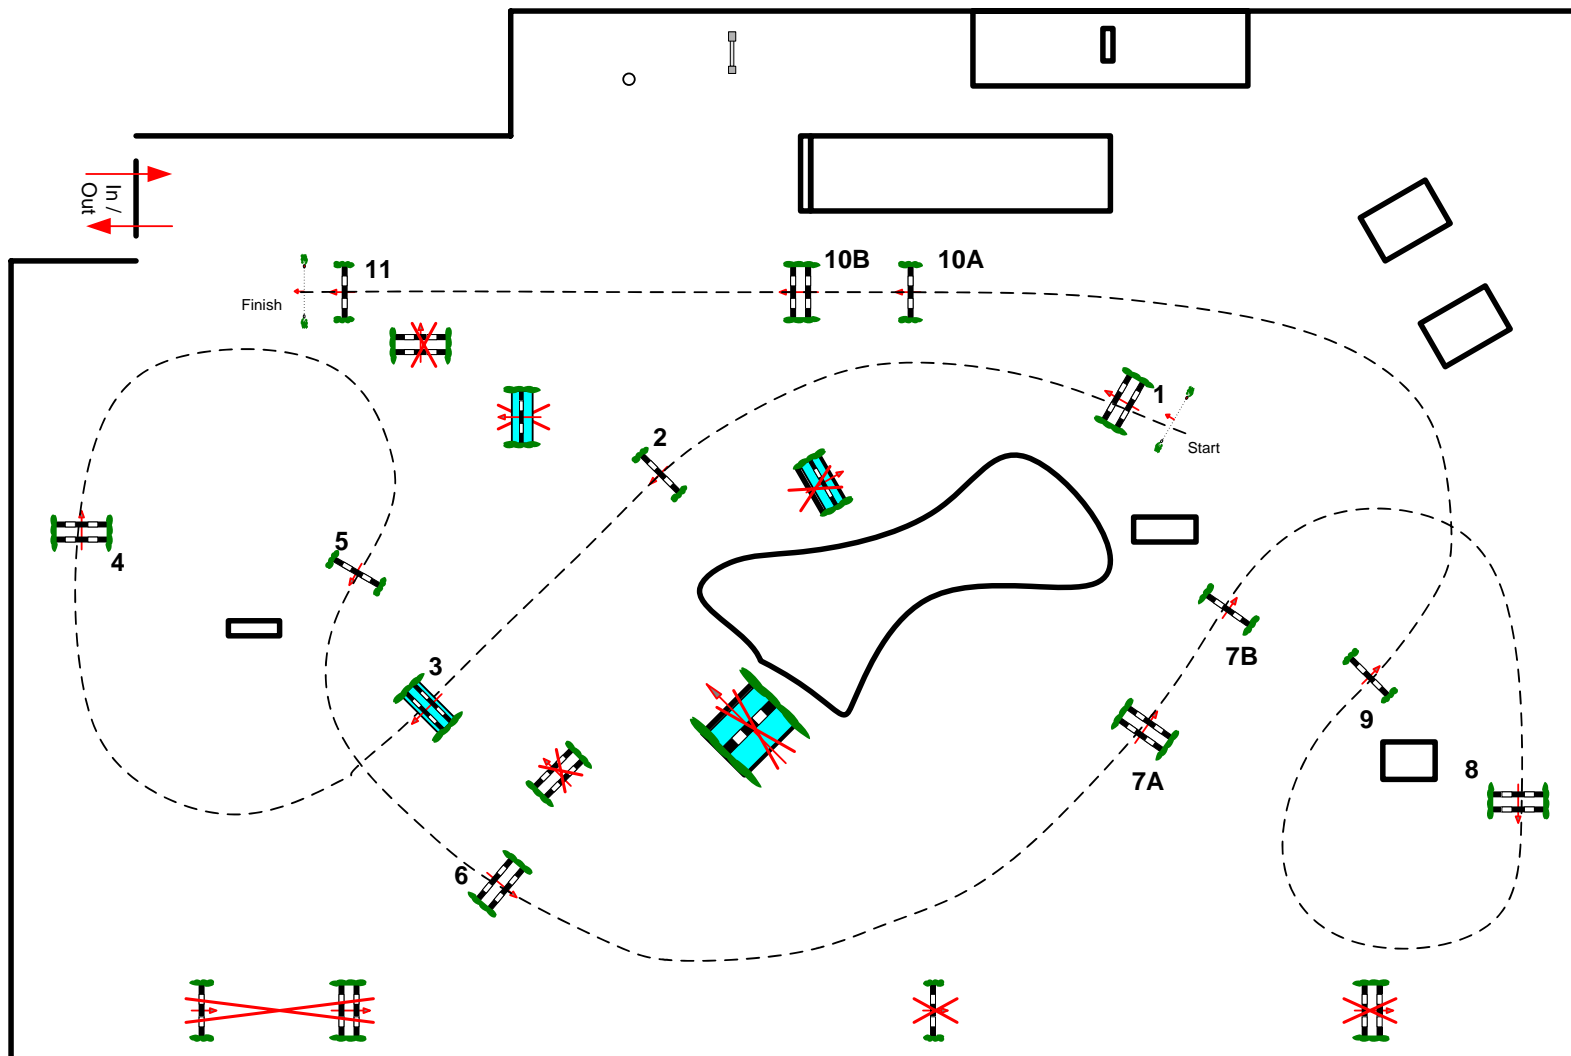

CSIO***** LA BAULE 2008.

Class No.: 4 Prix SHF-FFE Future élite

Start: 0:00

Table: A	Speed: 350 m/min	Obstacles:	1st Jump-off:	2nd Jump-off:
National RG:	Length: 480 m	Efforts:	Length: 0 m	Length: 0 m
FEI RG / Art. 238.1.1	Time allowed: 83 sec	Penalty sec:	Time allowed: 0 sec	Time allowed: 0 sec
Height: 1,35 m	Time limit: 166 sec	Closed combination:	Time limit: 0 sec	Time limit: 0 sec