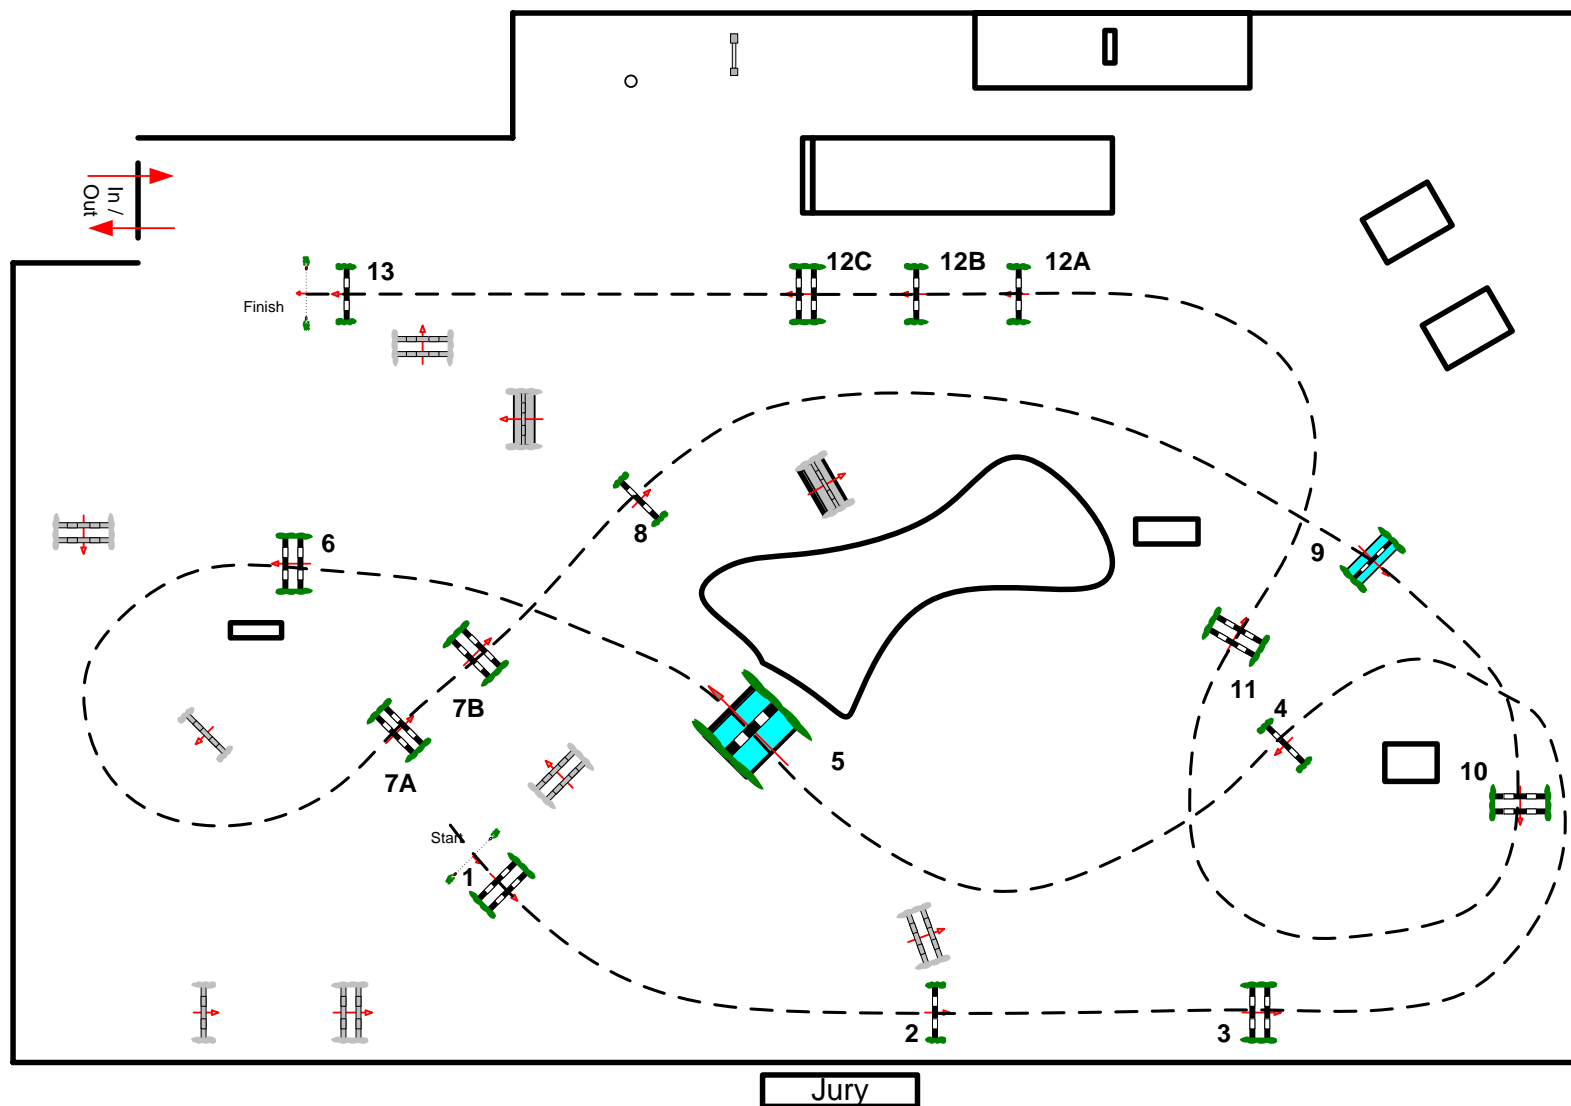

# CSIO\*\*\*\*\* LA BAULE 2008.

Class No.: 3

Prix Ministère de l'Agriculture

Competition against the clock

jeudi 8 mai 2008

Start: 13:35

Table: A  
National RG:  
FEI RG / Art. 0  
Height: 0 m

Speed: 350 m/min  
Length: 540 m  
Time allowed: 93 sec  
Time limit: 186 sec

Obstacles:  
Efforts: 0  
Penalty sec: 238.2.1  
Closed combination: 0

1st Jump-off:  
Length: m  
Time allowed: 0 sec  
Time limit: 1,50 sec

2nd Jump-off:  
Length: 0 m  
Time allowed: sec  
Time limit: 0 sec