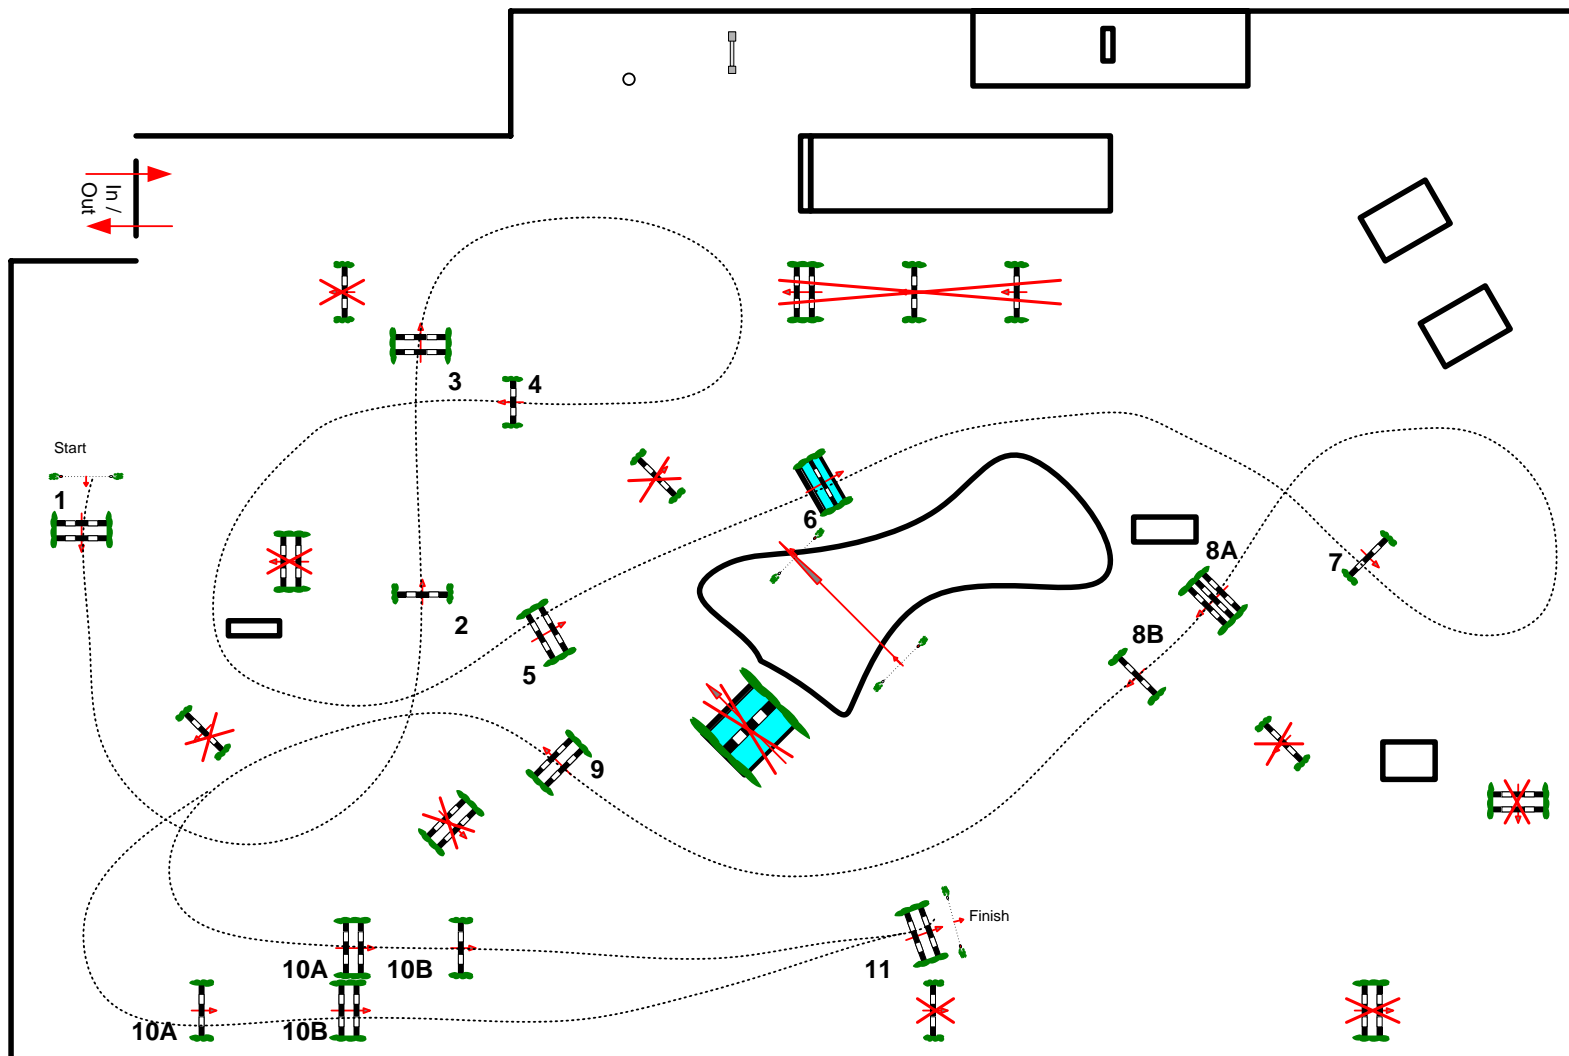

Penalty sec: 0

Closed combination: 1,45

1st Jump-off:

Length: m

Time allowed: sec

Time limit: 0 sec

2nd Jump-off:

Length: 0 m

Time allowed: 0 sec

Time limit: sec

Crossing the lake is possible after the course

Course Designer
Frédéric Cottier (Fra)

Assistants
C. Heibach (Ger)
S.Houtmann (Fra)
O. Billaud (Per)
Y. Thomas (Fra)

Jury