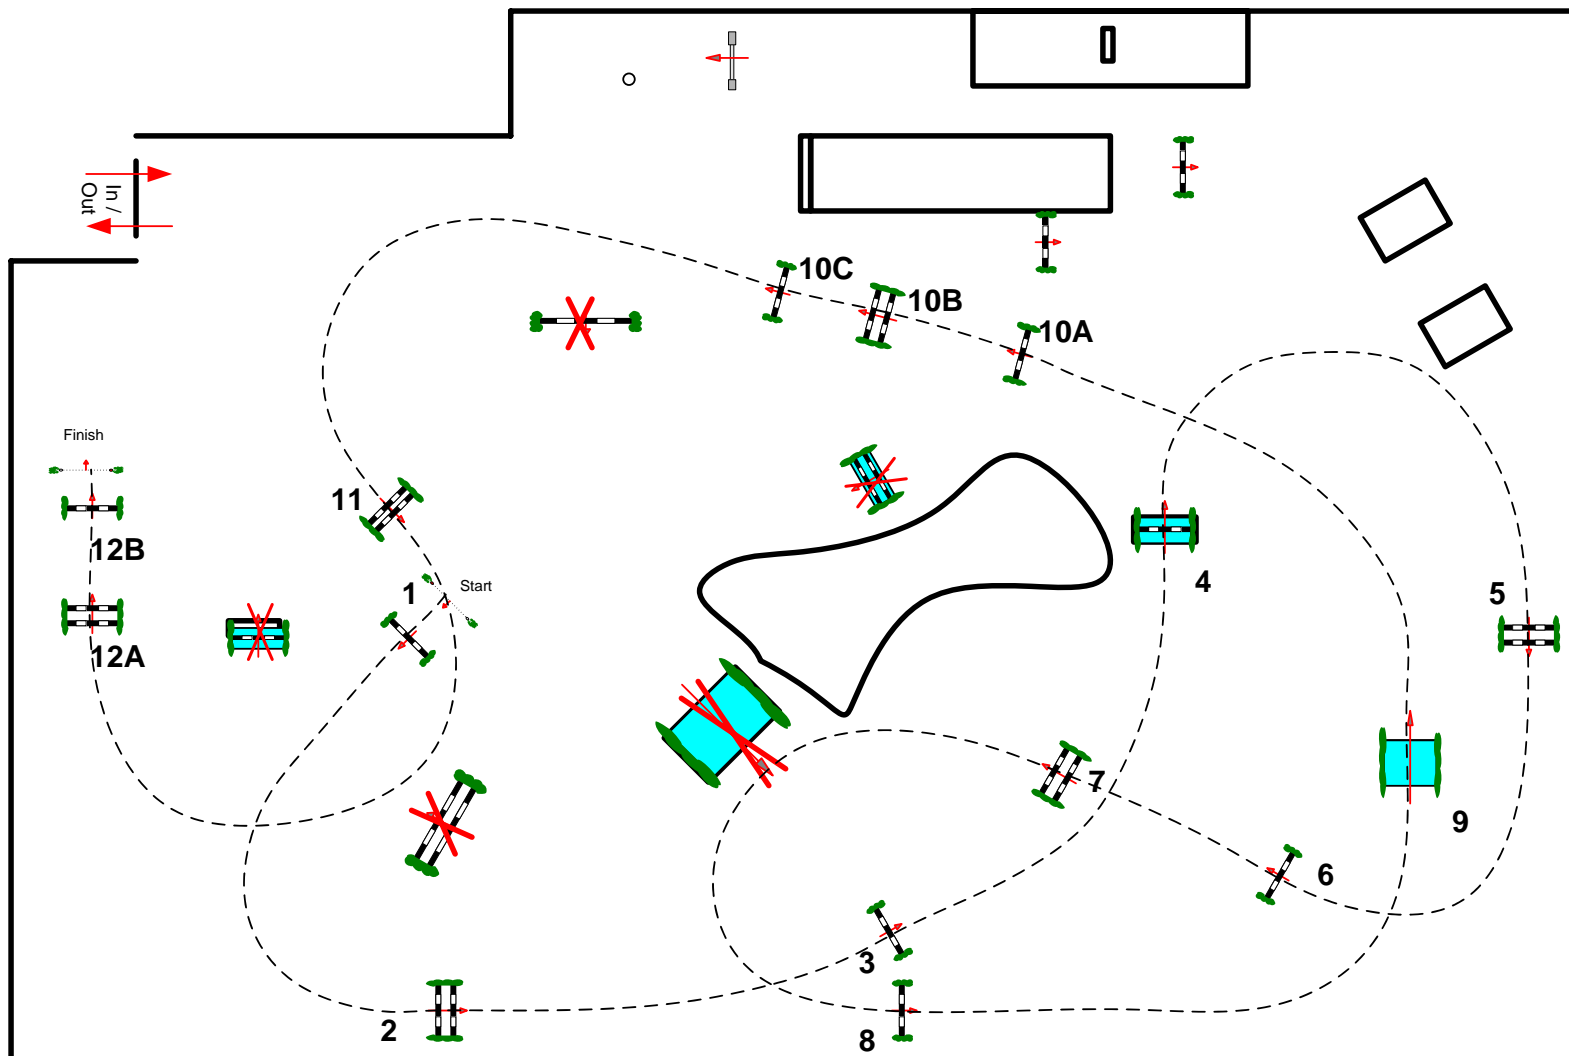

CSIO***** LA BAULE 2008.

Class No.: 11

Prix FFE-ELITE-SHF

Competition against the clock

samedi 10 mai 2008

Start: 17:35

Table: A
National RG:
FEI RG / Art. 238.2.1
Height: 1,35 m

Speed: 350 m/min
Length: 550 m
Time allowed: 95 sec
Time limit: 190 sec

Obstacles:
Efforts:
Penalty sec:
Closed combination:

1st Jump-off:
Length: . m
Time allowed: 0 sec
Time limit: 0 sec

2nd Jump-off:
Length: 0 m
Time allowed: 0 sec
Time limit: 0 sec

Course Designer
Frédéric Cottier (Fra)