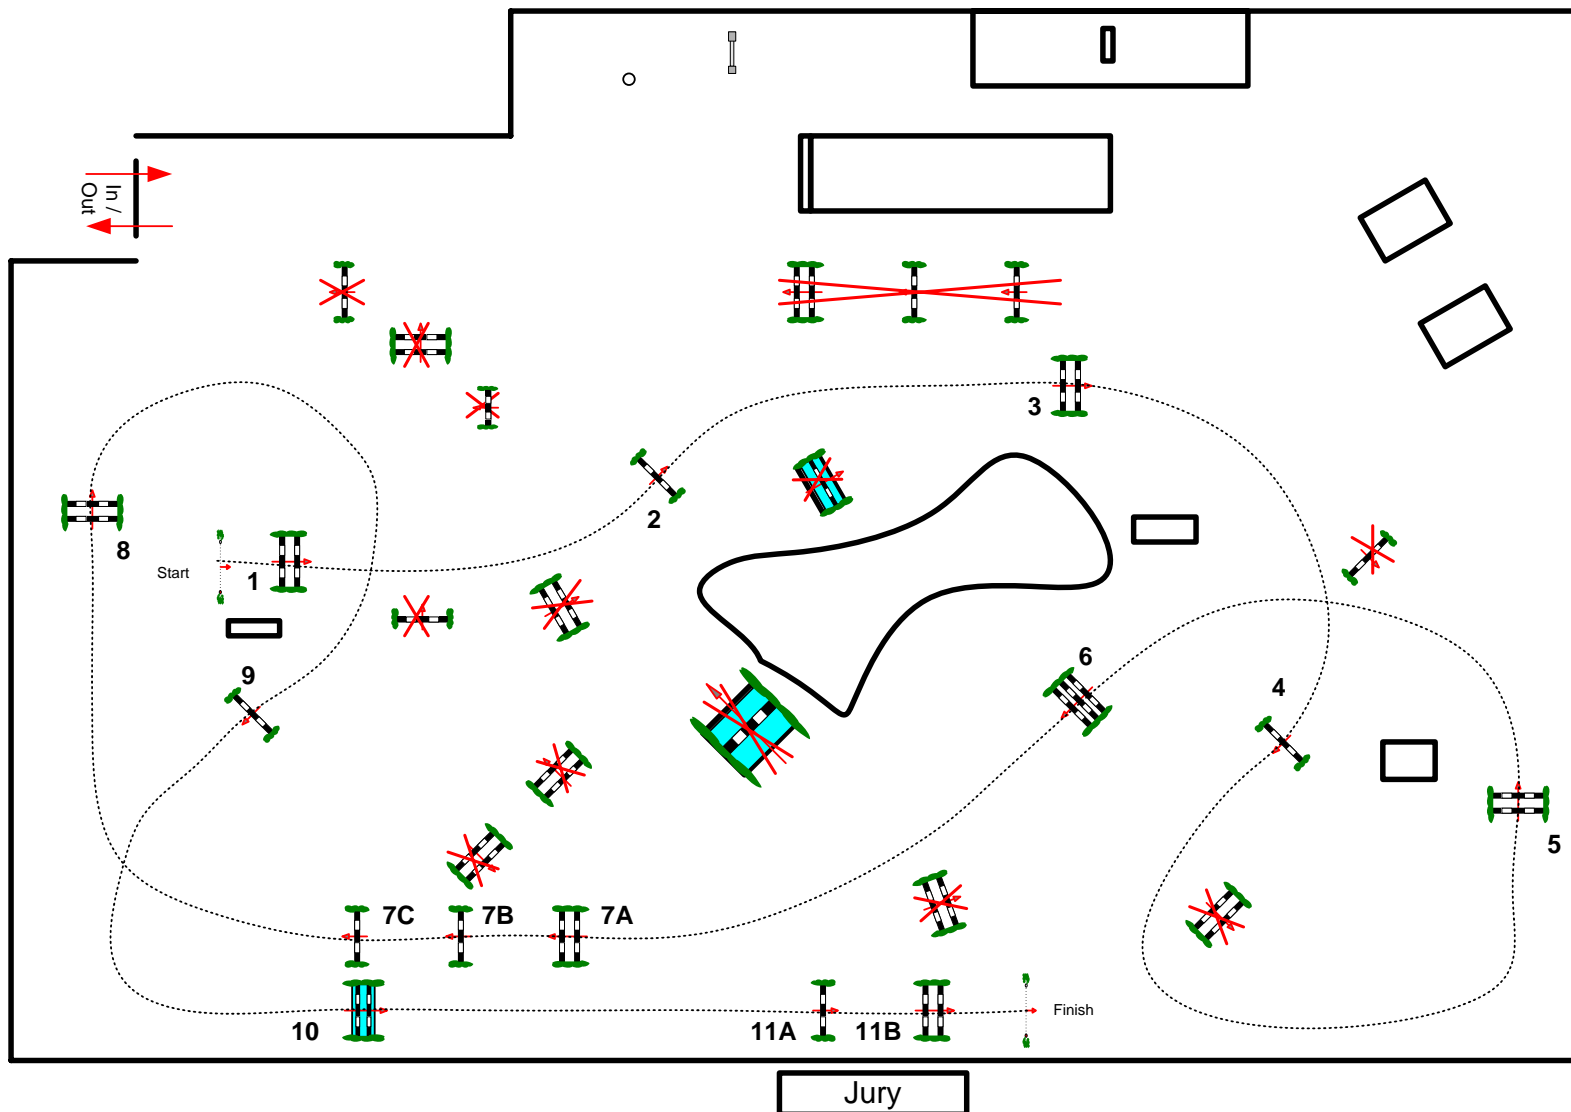

CSIO***** LA BAULE 2008.

Class No.: 1

Prix Echo de la Presqu'île

Competition against the clock

jeudi 8 mai 2008

Start: 8:45

Table: A

National RG:

FEI RG / Art. 0

Height: 83 m

Speed: 350 m/min

Length: 480 m

Time allowed: 87 sec

Time limit: 174 sec

Obstacles:

Efforts: 0

Penalty sec: 238.2.1

Closed combination: 0

1st Jump-off:

Length: m

Time allowed: 0 sec

Time limit: 1,40 sec

2nd Jump-off:

Length: 480 m

Time allowed: sec

Time limit: 0 sec

Course Designer
Frédéric Cottier (Fra)

Assistants
C.Heibach (Ger)
S.Houtmann (Fra)
O.Billaud (Per)
Y.Thomas (Fra)